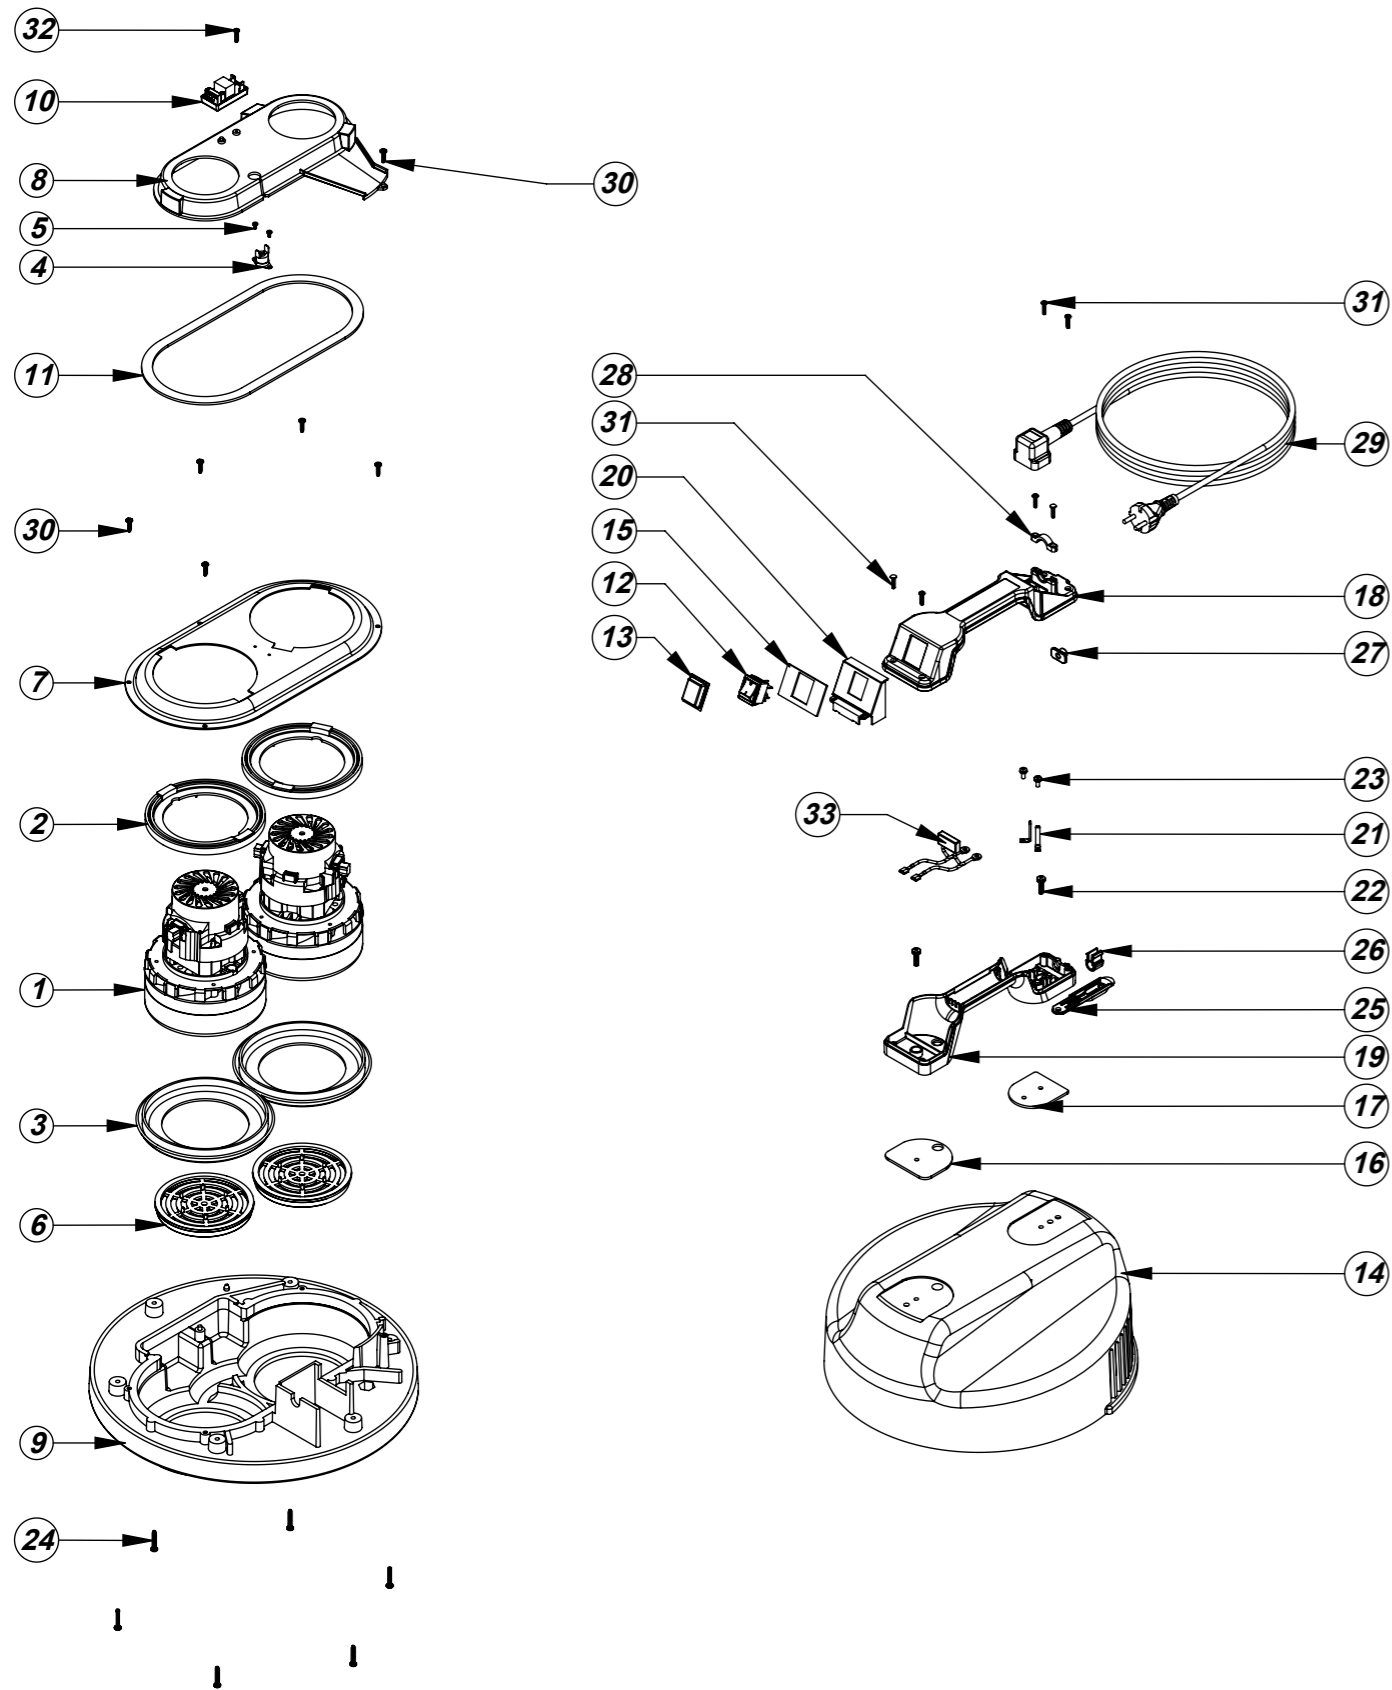

Numatic International Spare Parts

Model No: HEAD STYLE 39 WVD EXPLODED DRAWING

NB: FOR WIRING SEE DRAWING: PLEASE REFER TO NUMATIC WEBSITE

Internal Code: 911540
DRAWING: DRW-24329 ISS:A20
07/11/201
9

Numatic International Spare Parts

Model No: HEAD STYLE 39 WVD EXPLODED DRAWING

POS.	ITEM NUMBER	DESCRIPTION	QTY.	COMMENTS:
1	205411	240V 2 STAGE D.I BYPASS ACUSTEK MOTOR (BL21104)(MARKED 230V)	2	
2	227925	TOP MOTOR GASKET (AMETEK BYPASS MOTOR)	2	
3	202005	MOTOR BOTTOM GASKET	2	
4	220532	THERMOSTAT	1	
5	219491	M3 X 5MM LONG POZI PAN TAPTITE SCREW	2	
6	206010	FAN GUARD	2	
7	225168	DUPLEX TOP MOTOR HOUSING	1	
8	227928	570 AIR SEPERATOR (LAMB BYPASS MOTOR DUPLEX)	1	
9	301048	PROCESSED BOTTOM MOTOR HOUSING FOR DUPLEX FAN GUARD	1	
10	906039	DELAY RL PCB [PCB-1336]	1	
11	202012	SELF ADHESIVE EXPANDED NEOPRENE GASKET	1	
12	220843	BLUE ROCKER SWITCH	1	
13	206573	SWITCH COVER (PLUG HANDLE)	1	
14	227043	COVER MOULDING DOUBLE GRILL WITH INSERTS	1	
15	208706	SINGLE SWITCH HANDLE SEALING GASKET	1	
16	904660	HANDLE GASKET (LARGE)	1	
17	904666	HANDLE GASKET (SMALL)	1	
18	904814	HANDLE COVER 1-SWITCH 2 POLE 16A	1	
	904816	HANDLE COVER 1-SWITCH 2 POLE 10A	1	V80 ONLY
19	904996	HANDLE BASE 2 INSERTS	1	
20	227635	SWITCH MOUNTING BRACKET (1 SWITCH)	1	
21	206562	CONTACT PIN	2	
22	219546	M5 X 20MM LONG POZI PAN SEMS SCREW	2	
23	291151	M4 X 10MM LONG T20 SEMS SCREW Z/PL - PRODUCT CODE 8.8 - TX20 HEAD	2	
24	219369	No8 X 1 INCH LONG POZI PAN STAINLESS STEEL PLASTITE SCREW	6	
25	227636	STRAIN RELIEF ARM (SOCKET)	1	
26	227637	CABLE CLIP	1	
27	904790	HANDLE REAR SEAL	1	
28	216290	CABLE CLAMP 16A PLUGGED	1	
	227564	PLUG LOCATION CLAMP	1	V80 ONLY
29	236144	10.0MT X 1.5MM X 2 CORE YELLOW CABLE (SOCKET + PLUG) EURO	1	V30 ONLY
	236146	10.0MT X 1.5MM X 2 CORE CABLE (SOCKET + PLUG) UK	1	V80 ONLY
	236147	10.0MT X 1.5MM X 2 CORE CABLE (SOCKET + PLUG) SWISS	1	V53 ONLY
	236149	10.0MT X 1.5MM X 2 CORE CABLE (SOCKET + PLUG) SOUTH AFRICA	1	V83 ONLY
30	219370	No8 X 5/8 INCH LONG PLASTITE STAINLESS STEEL SCREW	6	
31	219107	NO6.5/8 INCH LG.POZI-PAN.SCREW.Z/PL.PLASTITE	7