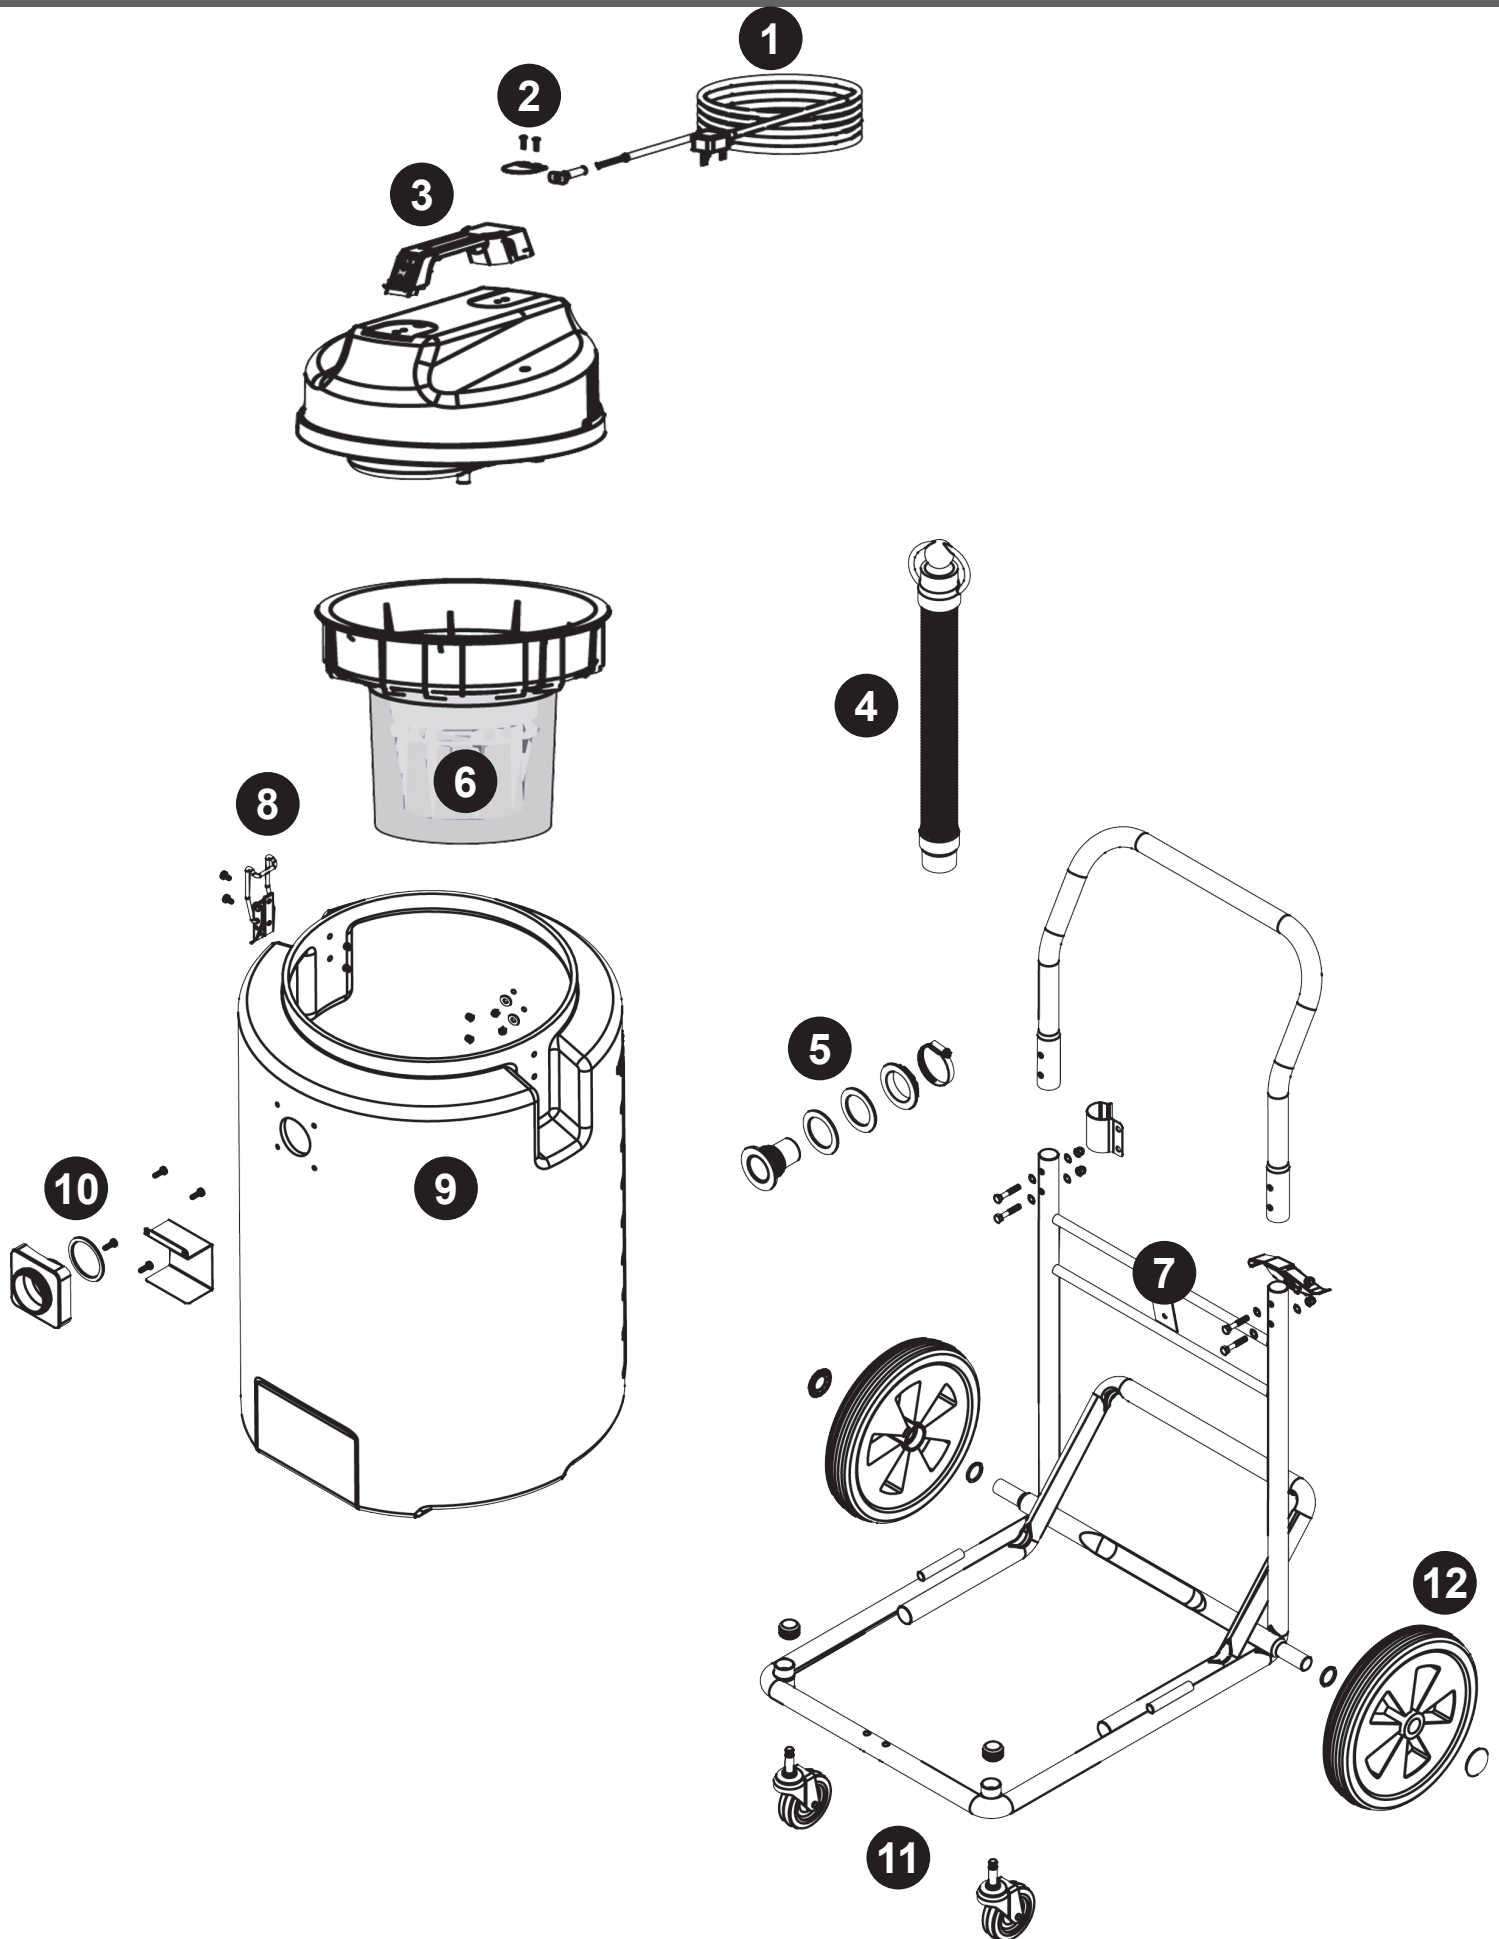

WVD2000DH Exploded Spares

WET VACUUM

Num	Description	Num
1	MAINS CABLE.YELLOW.10000.1M5.2.UK PLUG.10A SOCKET PLUG	911816
	10.0MT X 1.5MM X 2 CORE YELLOW CABLE (SOCKET + PLUG) EURO	236144
	MAINS CABLE.YELLOW.10000.2m5.2.INDUSTRIAL 32A PLUG.STRIPPED	911743
2	CABLE CLIP (SOCKET)	227637
	NO6.5/8 INCH LONG.POZI-PAN.SCREW.ZINC PLATED PLASTITE	219107
3	HANDLE BASE & COVER 1-SWITCH 2 POLE 16A (SOCKET) V16/V30/V53/V81/83	913202
4	EMPTYING HOSE	225099
5	DRAIN HOSE CONNECTOR	206228
6	WV575/2000 FLOAT ASSEMBLY	502034
7	WV2000 FIXED STAINLESS STEEL CHASSIS ASSEMBLY (REDUCED AXLE)	501044
8	BLACK TOGGLE FASTENER 30-1665 MSBL	206135
	M5x.10MM LG.POZI-PAN.SCREW.Z/PL.SEM	219047
	M5.12MM LG.POZI-PAN.SCREW.Z/PL.C/SUNK	219330
9	WVD2002 GREY DRUM ASSEMBLY	500628
10	DIE CAST FLANGE	214001
11	3 INCH STEM FITTING CASTOR	204060
12	10 INCH WHEEL(BLACK/GREY) 20MM BORE	204028
	STARLOCK PUSH ON FASTENER BV 6678-07S	219504

607249 (BS7)

Item Description	Part Number	Item Quantity
2.4 Nuflex Threaded Hose Assembly	602102	1
400mm ProFlo Wet Pick-up Floor Tool	602380	1
38mm Stainless Steel Tube Bend	602919	1
38mm Stainless Steel Tube Straight	602920	2

607249 (BS7)

Item Description	Part Number	Item Quantity
2.4 Nuflex Threaded Hose Assembly	602102	1
400mm ProFlo Wet Pick-up Floor Tool	602380	1
400mm ProFlo Dry Pick-up Floor Tool	602381	1
38mm Stainless Steel Tube Bend	602919	1
38mm Stainless Steel Tube Straight	602920	2