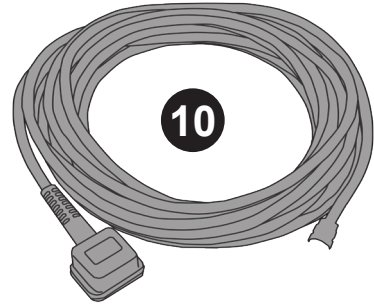

WV570 WVD570 Exploded Spares

Wet or Dry Vacuums

Num	Description	Num
1	230V 2 STAGE D.I BYPASS ACUSTEK MOTOR (BL21104)	205411
	120V 2 STAGE D.I BYPASS ACUSTEK MOTOR (BL21101)	205409
2	WV/WIV570 BLUE DRUM ASSEMBLY	500083
3	BUCKET HANDLE CRANKED PNT BLACK	418512
	SPACER BUCKET HANDLE WV575/750	208025
4	BLACK TOGGLE FASTENER 30-1665 MSBL	206135
	M5.16MM LG.POZI-PAN.SCREW.Z/PL.SEM	219045
	M5.12MM LG.POZI-PAN.SCREW.Z/PL.C/SUNK	219330
5	3 INCH STEM FITTING CASTOR	204060
6	WET/DRY HOSE CONNECTION FLANGE	206117
	HOSE FLANGE GASKET	202027
	NO8.5/8 INCH LG.POZI-PAN.SCREW.STAINLESS STEEL.PLASTITE	219370
7	WV575/2000 FLOAT ASSEMBLY	502034
8	14 INCH WHITE FILTER ASSEMBLY	604116
9	BOX OF 10 NVM-3BH HEPAFLO BAGS	604017
10	MAINS CABLE.YELLOW.10000.1m 5.2.UK PLUG.10A SOCKET PLUG	911816
	MAINS CABLE.YELLOW.10000.1m5.2.15 AMP SOUTH AFRICAN PLUG.16A SOCKET PLUG	911753
	10.0MT X 1MM X 2 CORE YELLOW CABLE (SOCKET + PLUG) EURO	236123
	10 METRE X 1.5MM X 2 CORE YELLOW CABLE WITH 16AMP INDUSTRIAL PLUG	911551
	MAINS CABLE.YELLOW.10000.2m5.2.INDUSTRIAL 32A PLUG.STRIPPED	911743
	10.0MT X 1MM X 2 CORE CABLE (SOCKET + PLUG) SWISS	236017

607241 (Kit BS8)

Image Reference	Item Description	Part Number	Item Quantity
	2.4M NUFLEX THREADED HOSE NVB-2B	602102	1
	400MM PROFLO WET PICK UP FLOOR TOOL. PFW-400 (38MM)	602380	1
	400MM PROFLO DRY PICK UP FLOOR TOOL. PFB-400 (38MM)	602381	1
	38MM Stainless Tube Set	602917	1