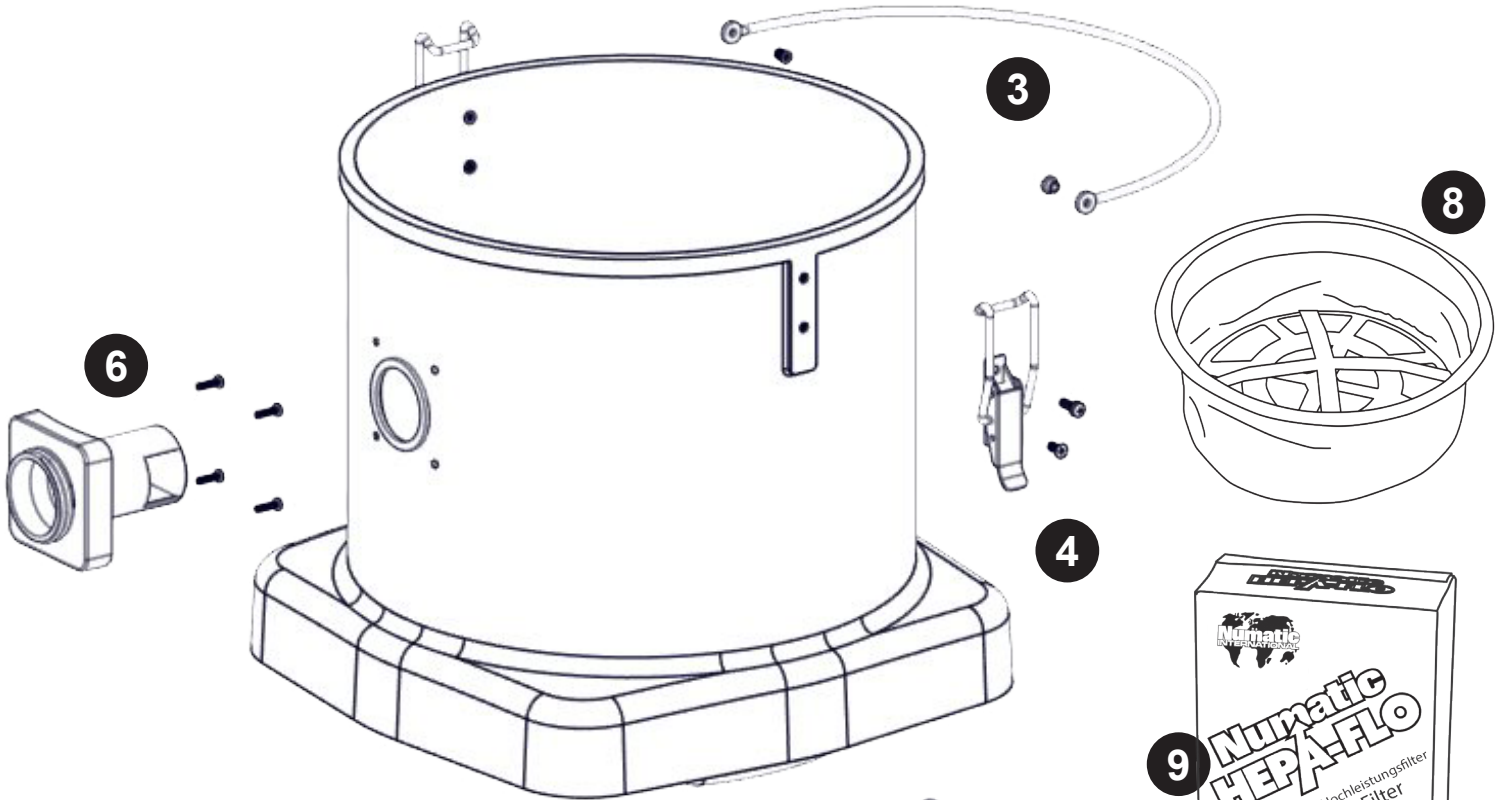

WV570 WVD570 Exploded Spares

Wet or Dry Vacuums

Num	Description	Num
1	230V 2 STAGE D.I BYPASS ACUSTEK MOTOR (BL21104)	205411
	120V 2 STAGE D.I BYPASS ACUSTEK MOTOR (BL21101)	205409
2	WV/WIV570 BLUE DRUM ASSEMBLY	500083
3	BUCKET HANDLE CRANKED PNT BLACK	418512
	SPACER BUCKET HANDLE WV575/750	208025
4	BLACK TOGGLE FASTENER 30-1665 MSBL	206135
	M5.16MM LG.POZI-PAN.SCREW.Z/PL.SEM	219045
	M5.12MM LG.POZI-PAN.SCREW.Z/PL.C/SUNK	219330
5	3 INCH STEM FITTING CASTOR	204060
6	WET/DRY HOSE CONNECTION FLANGE	206117
	HOSE FLANGE GASKET	202027
	NO8.5/8 INCH LG.POZI-PAN.SCREW.STAINLESS STEEL.PLASTITE	219370
7	WV575/2000 FLOAT ASSEMBLY	502034
8	14 INCH WHITE FILTER ASSEMBLY	604116
9	BOX OF 10 NVM-3BH HEPAFLO BAGS	604017
10	MAINS CABLE.YELLOW.10000.1m 5.2.UK PLUG.10A SOCKET PLUG	911816
	MAINS CABLE.YELLOW.10000.1m5.2.15 AMP SOUTH AFRICAN PLUG.16A SOCKET PLUG	911753
	10.0MT X 1MM X 2 CORE YELLOW CABLE (SOCKET + PLUG) EURO	236123
	10 METRE X 1.5MM X 2 CORE YELLOW CABLE WITH 16AMP INDUSTRIAL PLUG	911551
	MAINS CABLE.YELLOW.10000.2m5.2.INDUSTRIAL 32A PLUG.STRIPPED	911743
	10.0MT X 1MM X 2 CORE CABLE (SOCKET + PLUG) SWISS	236017

607241 (Kit BS8)

Image Reference	Item Description	Part Number	Item Quantity
	2.4M NUFLEX THREADED HOSE NVB-2B	602102	1
	400MM PROFLO WET PICK UP FLOOR TOOL. PFW-400 (38MM)	602380	1
	400MM PROFLO DRY PICK UP FLOOR TOOL. PFB-400 (38MM)	602381	1
	38MM Stainless Tube Set	602917	1