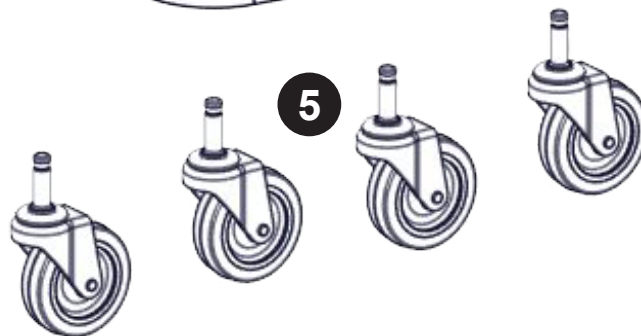

WV570 WVD570 Exploded Spares

Wet or Dry Vacuums

Num	Description	Num
1	230V 2 STAGE D.I BYPASS ACUSTEK MOTOR (BL21104)	205411
	120V 2 STAGE D.I BYPASS ACUSTEK MOTOR (BL21101)	205409
2	WV/WIV570 BLUE DRUM ASSEMBLY	500083
3	BUCKET HANDLE CRANKED PNT BLACK	418512
	SPACER BUCKET HANDLE WV575/750	208025
4	BLACK TOGGLE FASTENER 30-1665 MSBL	206135
	M5.16MM LG.POZI-PAN.SCREW.Z/PL.SEM	219045
	M5.12MM LG.POZI-PAN.SCREW.Z/PL.C/SUNK	219330
5	3 INCH STEM FITTING CASTOR	204060
6	WET/DRY HOSE CONNECTION FLANGE	206117
	HOSE FLANGE GASKET	202027
	NO8.5/8 INCH LG.POZI-PAN.SCREW.STAINLESS STEEL.PLASTITE	219370
7	WV575/2000 FLOAT ASSEMBLY	502034
8	14 INCH WHITE FILTER ASSEMBLY	604116
9	BOX OF 10 NVM-3BH HEPAFLO BAGS	604017
10	MAINS CABLE.YELLOW.10000.1m 5.2.UK PLUG.10A SOCKET PLUG	911816
	MAINS CABLE.YELLOW.10000.1m5.2.15 AMP SOUTH AFRICAN PLUG.16A SOCKET PLUG	911753
	10.0MT X 1MM X 2 CORE YELLOW CABLE (SOCKET + PLUG) EURO	236123
	10 METRE X 1.5MM X 2 CORE YELLOW CABLE WITH 16AMP INDUSTRIAL PLUG	911551
	MAINS CABLE.YELLOW.10000.2m5.2.INDUSTRIAL 32A PLUG.STRIPPED	911743
	10.0MT X 1MM X 2 CORE CABLE (SOCKET + PLUG) SWISS	236017

607241 (Kit BS8)

Image Reference	Item Description	Part Number	Item Quantity
	2.4M NUFLEX THREADED HOSE NVB-2B	602102	1
	400MM PROFLO WET PICK UP FLOOR TOOL. PFW-400 (38MM)	602380	1
	400MM PROFLO DRY PICK UP FLOOR TOOL. PFB-400 (38MM)	602381	1
	38MM Stainless Tube Set	602917	1