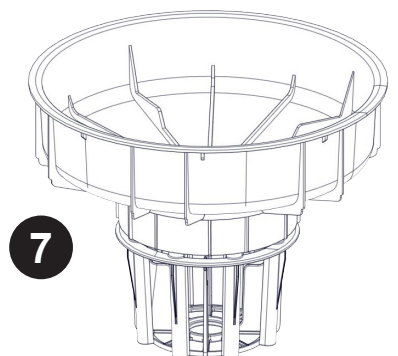

WV570 WVD570 Exploded Spares

Wet or Dry Vacuums

Num	Description	Num
1	230V 2 STAGE D.I BYPASS ACUSTEK MOTOR (BL21104)	205411
	120V 2 STAGE D.I BYPASS ACUSTEK MOTOR (BL21101)	205409
2	WV/WIV570 BLUE DRUM ASSEMBLY	500083
3	BUCKET HANDLE CRANKED PNT BLACK	418512
	SPACER BUCKET HANDLE WV575/750	208025
4	BLACK TOGGLE FASTENER 30-1665 MSBL	206135
	M5.16MM LG.POZI-PAN.SCREW.Z/PL.SEM	219045
	M5.12MM LG.POZI-PAN.SCREW.Z/PL.C/SUNK	219330
5	3 INCH STEM FITTING CASTOR	204060
6	WET/DRY HOSE CONNECTION FLANGE	206117
	HOSE FLANGE GASKET	202027
	NO8.5/8 INCH LG.POZI-PAN.SCREW.STAINLESS STEEL.PLASTITE	219370
7	WV575/2000 FLOAT ASSEMBLY	502034
8	14 INCH WHITE FILTER ASSEMBLY	604116
9	BOX OF 10 NVM-3BH HEPAFLO BAGS	604017
10	MAINS CABLE.YELLOW.10000.1m 5.2.UK PLUG.10A SOCKET PLUG	911816
	MAINS CABLE.YELLOW.10000.1m5.2.15 AMP SOUTH AFRICAN PLUG.16A SOCKET PLUG	911753
	10.0MT X 1MM X 2 CORE YELLOW CABLE (SOCKET + PLUG) EURO	236123
	10 METRE X 1.5MM X 2 CORE YELLOW CABLE WITH 16AMP INDUSTRIAL PLUG	911551
	MAINS CABLE.YELLOW.10000.2m5.2.INDUSTRIAL 32A PLUG.STRIPPED	911743
	10.0MT X 1MM X 2 CORE CABLE (SOCKET + PLUG) SWISS	236017

607241 (Kit BS8)

Image Reference	Item Description	Part Number	Item Quantity
	2.4M NUFLEX THREADED HOSE NVB-2B	602102	1
	400MM PROFLO WET PICK UP FLOOR TOOL. PFW-400 (38MM)	602380	1
	400MM PROFLO DRY PICK UP FLOOR TOOL. PFB-400 (38MM)	602381	1
	38MM Stainless Tube Set	602917	1