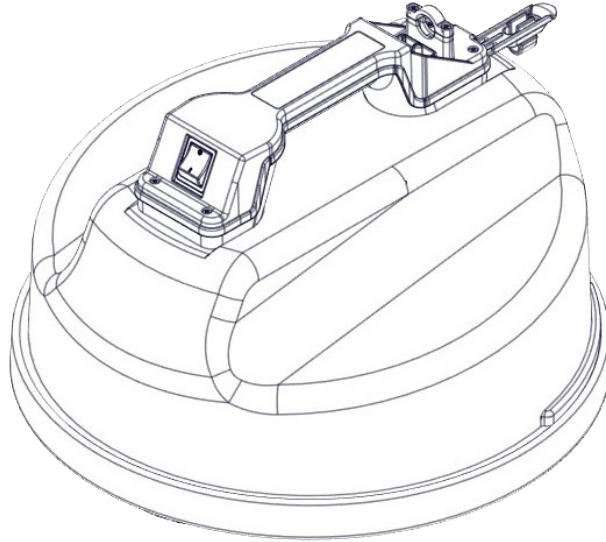

WV570 WVD570 Exploded Spares

Wet or Dry Vacuums

Num	Description	Num
1	230V 2 STAGE D.I BYPASS ACUSTEK MOTOR (BL21104)	205411
	120V 2 STAGE D.I BYPASS ACUSTEK MOTOR (BL21101)	205409
2	WV/WIV570 BLUE DRUM ASSEMBLY	500083
3	BUCKET HANDLE CRANKED PNT BLACK	418512
	SPACER BUCKET HANDLE WV575/750	208025
4	BLACK TOGGLE FASTENER 30-1665 MSBL	206135
	M5.16MM LG.POZI-PAN.SCREW.Z/PL.SEM	219045
	M5.12MM LG.POZI-PAN.SCREW.Z/PL.C/SUNK	219330
5	3 INCH STEM FITTING CASTOR	204060
6	WET/DRY HOSE CONNECTION FLANGE	206117
	HOSE FLANGE GASKET	202027
	NO8.5/8 INCH LG.POZI-PAN.SCREW.STAINLESS STEEL.PLASTITE	219370
7	WV575/2000 FLOAT ASSEMBLY	502034
8	14 INCH WHITE FILTER ASSEMBLY	604116
9	BOX OF 10 NVM-3BH HEPAFLO BAGS	604017
10	MAINS CABLE.YELLOW.10000.1m 5.2.UK PLUG.10A SOCKET PLUG	911816
	MAINS CABLE.YELLOW.10000.1m5.2.15 AMP SOUTH AFRICAN PLUG.16A SOCKET PLUG	911753
	10.0MT X 1MM X 2 CORE YELLOW CABLE (SOCKET + PLUG) EURO	236123
	10 METRE X 1.5MM X 2 CORE YELLOW CABLE WITH 16AMP INDUSTRIAL PLUG	911551
	MAINS CABLE.YELLOW.10000.2m5.2.INDUSTRIAL 32A PLUG.STRIPPED	911743
	10.0MT X 1MM X 2 CORE CABLE (SOCKET + PLUG) SWISS	236017

607241 (Kit BS8)

Image Reference	Item Description	Part Number	Item Quantity
	2.4M NUFLEX THREADED HOSE NVB-2B	602102	1
	400MM PROFLO WET PICK UP FLOOR TOOL. PFW-400 (38MM)	602380	1
	400MM PROFLO DRY PICK UP FLOOR TOOL. PFB-400 (38MM)	602381	1
	38MM Stainless Tube Set	602917	1