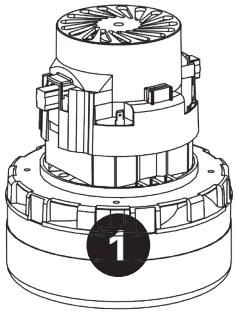

WV570 WVD570 Exploded Spares

Wet or Dry Vacuums

Num	Description	Num
1	230V 2 STAGE D.I BYPASS ACUSTEK MOTOR (BL21104)	205411
	120V 2 STAGE D.I BYPASS ACUSTEK MOTOR (BL21101)	205409
2	WV/WIV570 BLUE DRUM ASSEMBLY	500083
3	BUCKET HANDLE CRANKED PNT BLACK	418512
	SPACER BUCKET HANDLE WV575/750	208025
4	BLACK TOGGLE FASTENER 30-1665 MSBL	206135
	M5.16MM LG.POZI-PAN.SCREW.Z/PL.SEM	219045
	M5.12MM LG.POZI-PAN.SCREW.Z/PL.C/SUNK	219330
5	3 INCH STEM FITTING CASTOR	204060
6	WET/DRY HOSE CONNECTION FLANGE	206117
	HOSE FLANGE GASKET	202027
	NO8.5/8 INCH LG.POZI-PAN.SCREW.STAINLESS STEEL.PLASTITE	219370
7	WV575/2000 FLOAT ASSEMBLY	502034
8	14 INCH WHITE FILTER ASSEMBLY	604116
9	BOX OF 10 NVM-3BH HEPAFLO BAGS	604017
10	MAINS CABLE.YELLOW.10000.1m 5.2.UK PLUG.10A SOCKET PLUG	911816
	MAINS CABLE.YELLOW.10000.1m5.2.15 AMP SOUTH AFRICAN PLUG.16A SOCKET PLUG	911753
	10.0MT X 1MM X 2 CORE YELLOW CABLE (SOCKET + PLUG) EURO	236123
	10 METRE X 1.5MM X 2 CORE YELLOW CABLE WITH 16AMP INDUSTRIAL PLUG	911551
	MAINS CABLE.YELLOW.10000.2m5.2.INDUSTRIAL 32A PLUG.STRIPPED	911743
	10.0MT X 1MM X 2 CORE CABLE (SOCKET + PLUG) SWISS	236017

607241 (Kit BS8)

Image Reference	Item Description	Part Number	Item Quantity
	2.4M NUFLEX THREADED HOSE NVB-2B	602102	1
	400MM PROFLO WET PICK UP FLOOR TOOL. PFW-400 (38MM)	602380	1
	400MM PROFLO DRY PICK UP FLOOR TOOL. PFB-400 (38MM)	602381	1
	38MM Stainless Tube Set	602917	1