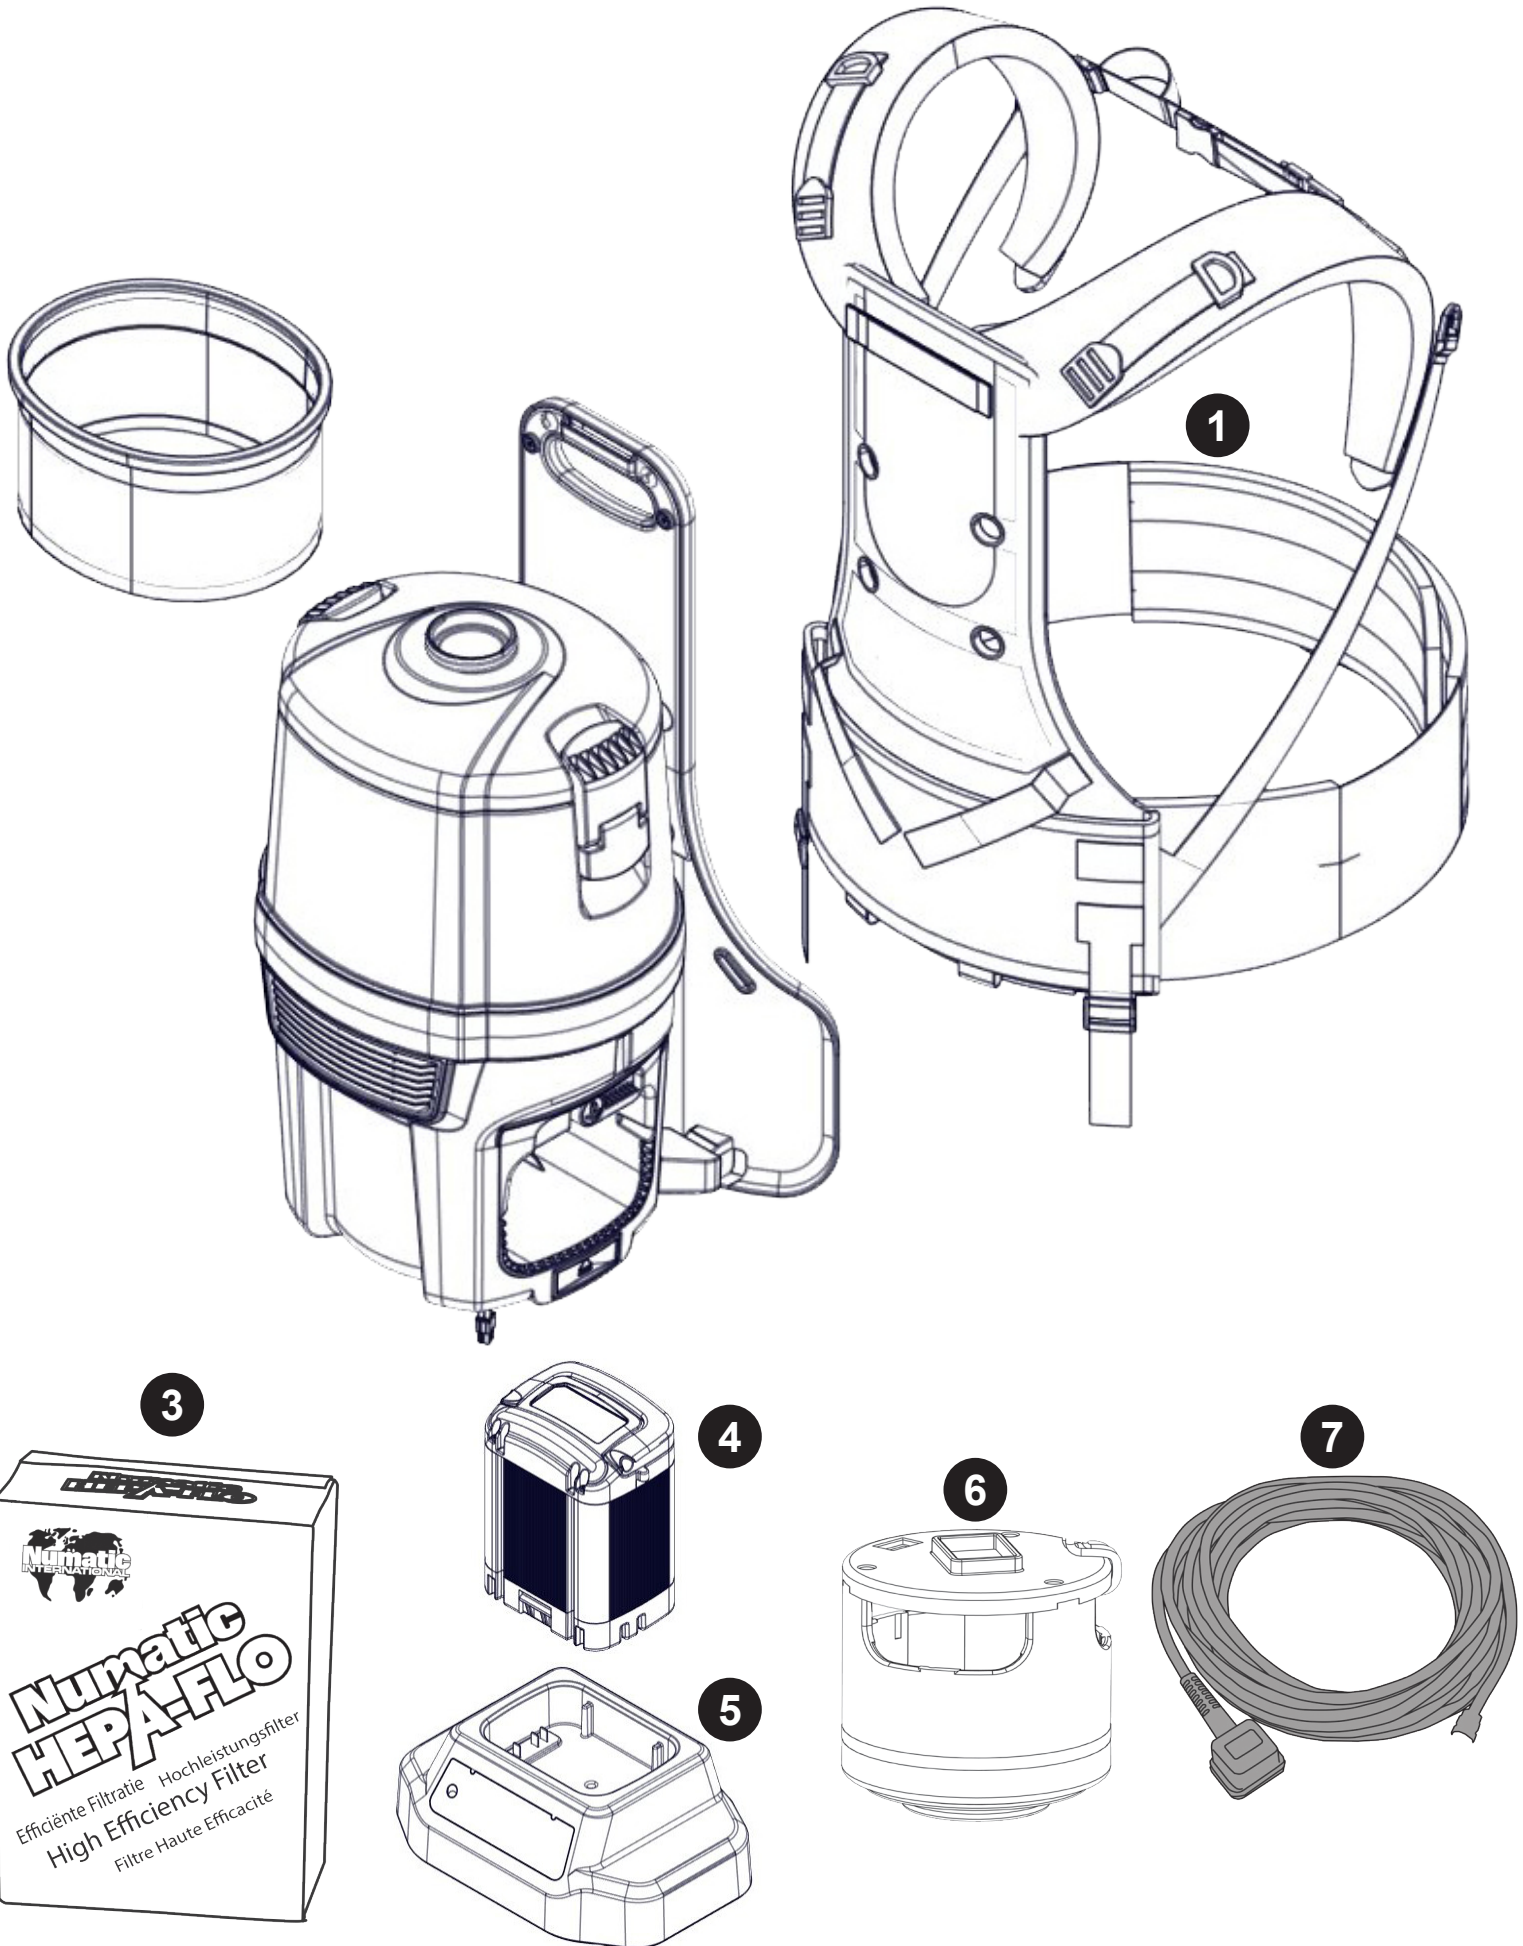

# RSB150 Exploded Spares

NX300 PRO CORDLESS NETWORK

<b>Num</b>	<b>Description</b>	<b>Num</b>
1	RUCKSACK HARNESS - RSB150/RSV150 (RED)	912533
2	SHORT BACKPACK TRITEX FILTER	910915
3	NVM-1AH INDIVIDUAL HEPAFLO FILTER BAG (RSV130)	604011
4	NX 300.LITHIUM ION BATTERY (300W/HR) PACKED.UN3480	913686
5	NX.300 LITHIUM BATTERY CHARGER [5]	911334
6	SIP CINDERSON 74MM 36V MOTOR (350W/200W)	911895
7	MAINS CABLE.BLACK.1800.0m75.3 .UK PLUG.	912365
	MAINS CABLE.BLACK.1800.0m75.3.EUROPEAN PLUG.	912361
	MAINS CABLE.BLACK.1800.1.3. AUSTRALIAN PLUG.	912360
	MAINS CABLE.BLACK.1800.1.3. SWISS PLUG.	912364
	MAINS CABLE.BLACK.1800.18AWG.3. NORTH AMERICAN PLUG.	912362
	MAINS CABLE.BLACK.1800.1.3. SOUTH AFRICAN PLUG.	912363

## (607817 Kit AAT30E)

Item Description	Part Number
1.2M BOFLEX RSB/RSV150 HOSE ASSEMBLY	914980
270MM COMBINATION TOOL HEAD PLASTIC BASE (PRO-FLO PF270)	902923
65MM SOFT DUSTING BRUSH (NVA-44B )	601144
32MM DOUBLE TAPER ADAPTOR	601141
32MM ALUMINIUM WAND BEND PAINTED BLACK WITH BLACK NPC VOLUME CONTROL	915195
TELESCOPIC WAND 32 X 560 X 940 ALUMINIUM	914759

## (912958 Kit AST30B)

Item Description	Part Number
1.2M BOFLEX RSB/RSV150 HOSE ASSEMBLY	914980
290MM COMBINATION TOOL HEAD PLASTIC BASE (PRO-FLO PF290)	601729
65MM SOFT DUSTING BRUSH (NVA-44B )	601144
32MM DOUBLE TAPER ADAPTOR	601141
DOUBLE TAPER STAINLESS STEEL BEND WITHOUT VOLUME CONTROL	601923
TELESCOPIC WAND STAINLESS STEEL(32MM X 420MM X 560MM)	601045
422MM LONG X 32MM O/D STAINLESS STEEL EXTENSION TUBE	601008