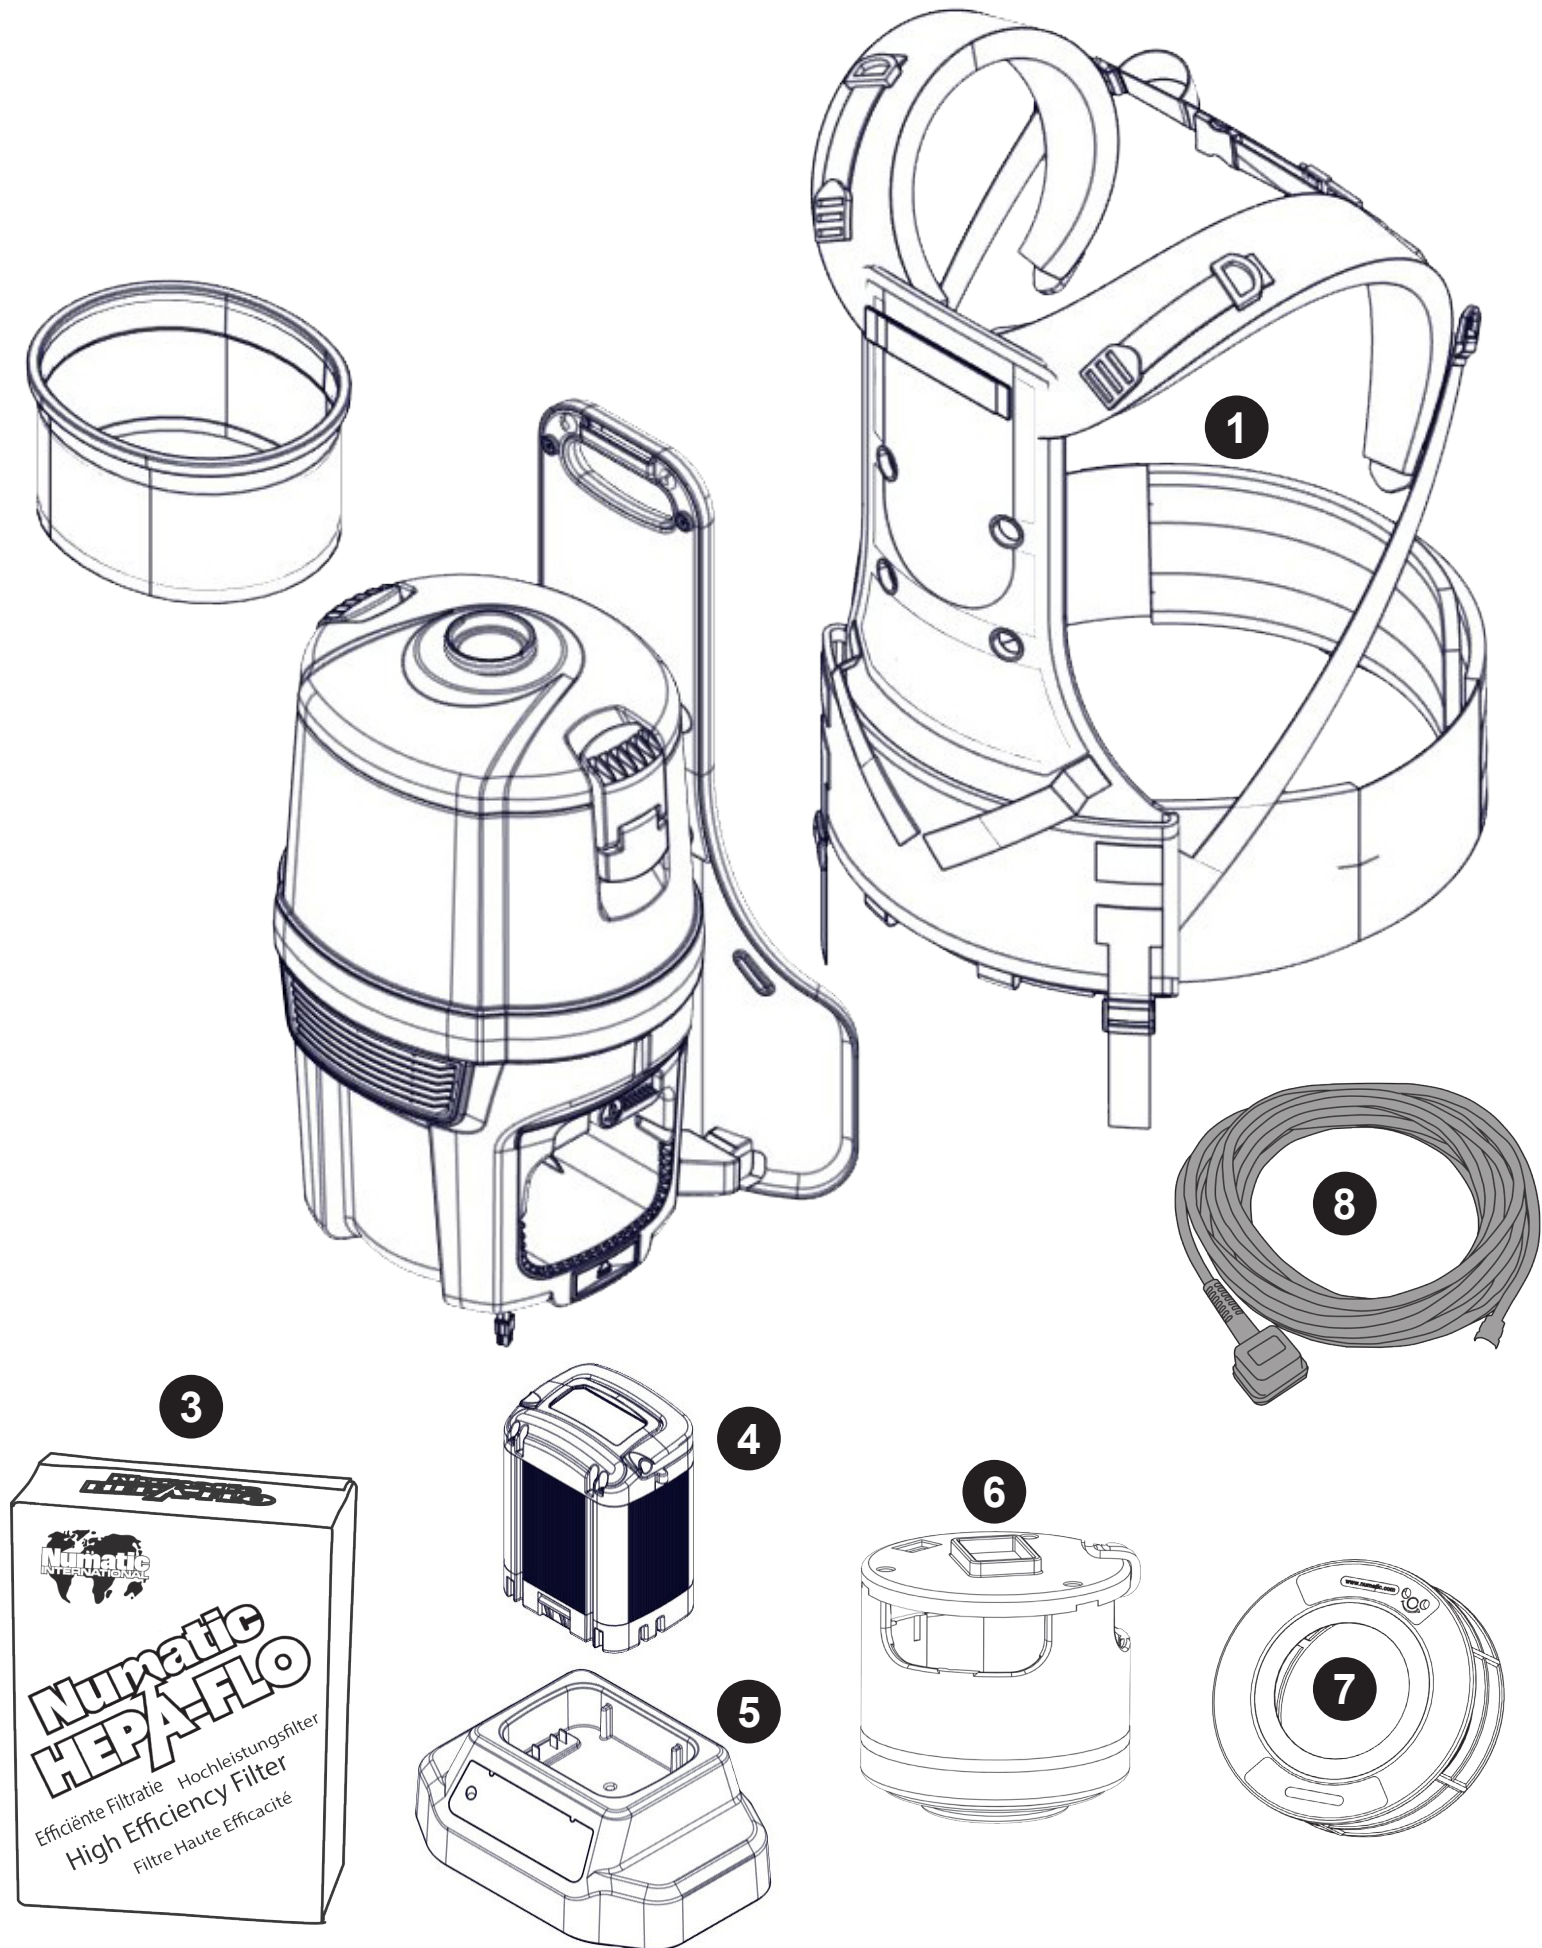

RSB150H (HEPA) Exploded Spares

NX300 PRO CORDLESS NETWORK

Num	Description	Num
1	RUCKSACK HARNESS - RSB150/RSV150 (RED)	912533
2	SHORT BACKPACK TRITEX FILTER	910915
3	NVM-1AH INDIVIDUAL HEPAFLO FILTER BAG (RSV130)	604011
4	NX 300.LITHIUM ION BATTERY (300W/HR) PACKED.UN3480	913686
5	NX.300 LITHIUM BATTERY CHARGER [5]	911334
6	SIP CINDERSON 74MM 36V MOTOR (350W/200W)	911895
7	H13 FILTER ASSEMBLY (HZ)	901647
8	MAINS CABLE.BLACK.1800.0m75.3 .UK PLUG.	912365
	MAINS CABLE.BLACK.1800.0m75.3.EUROPEAN PLUG.	912361
	MAINS CABLE.BLACK.1800.1.3. AUSTRALIAN PLUG.	912360
	MAINS CABLE.BLACK.1800.1.3. SWISS PLUG.	912364
	MAINS CABLE.BLACK.1800.18AWG.3. NORTH AMERICAN PLUG.	912362
	MAINS CABLE.BLACK.1800.1.3. SOUTH AFRICAN PLUG.	912363

(607817 Kit AAT30E)

Image Reference	Item Description	Part Number	Item Quantity
	1.2M BOFLEX RSB/RSV150 HOSE ASSEMBLY	914980	1
	270MM COMBINATION TOOL HEAD PLASTIC BASE (PRO-FLO PF270)	902923	1
	65MM SOFT DUSTING BRUSH (NVA-44B)	601144	1
	32MM DOUBLE TAPER ADAPTOR	601141	1
	32MM ALUMINIUM WAND BEND PAINTED BLACK WITH BLACK NPC VOLUME CONTROL	915195	1
	TELESCOPIC WAND 32 X 560 X 940 ALUMINIUM	914759	1