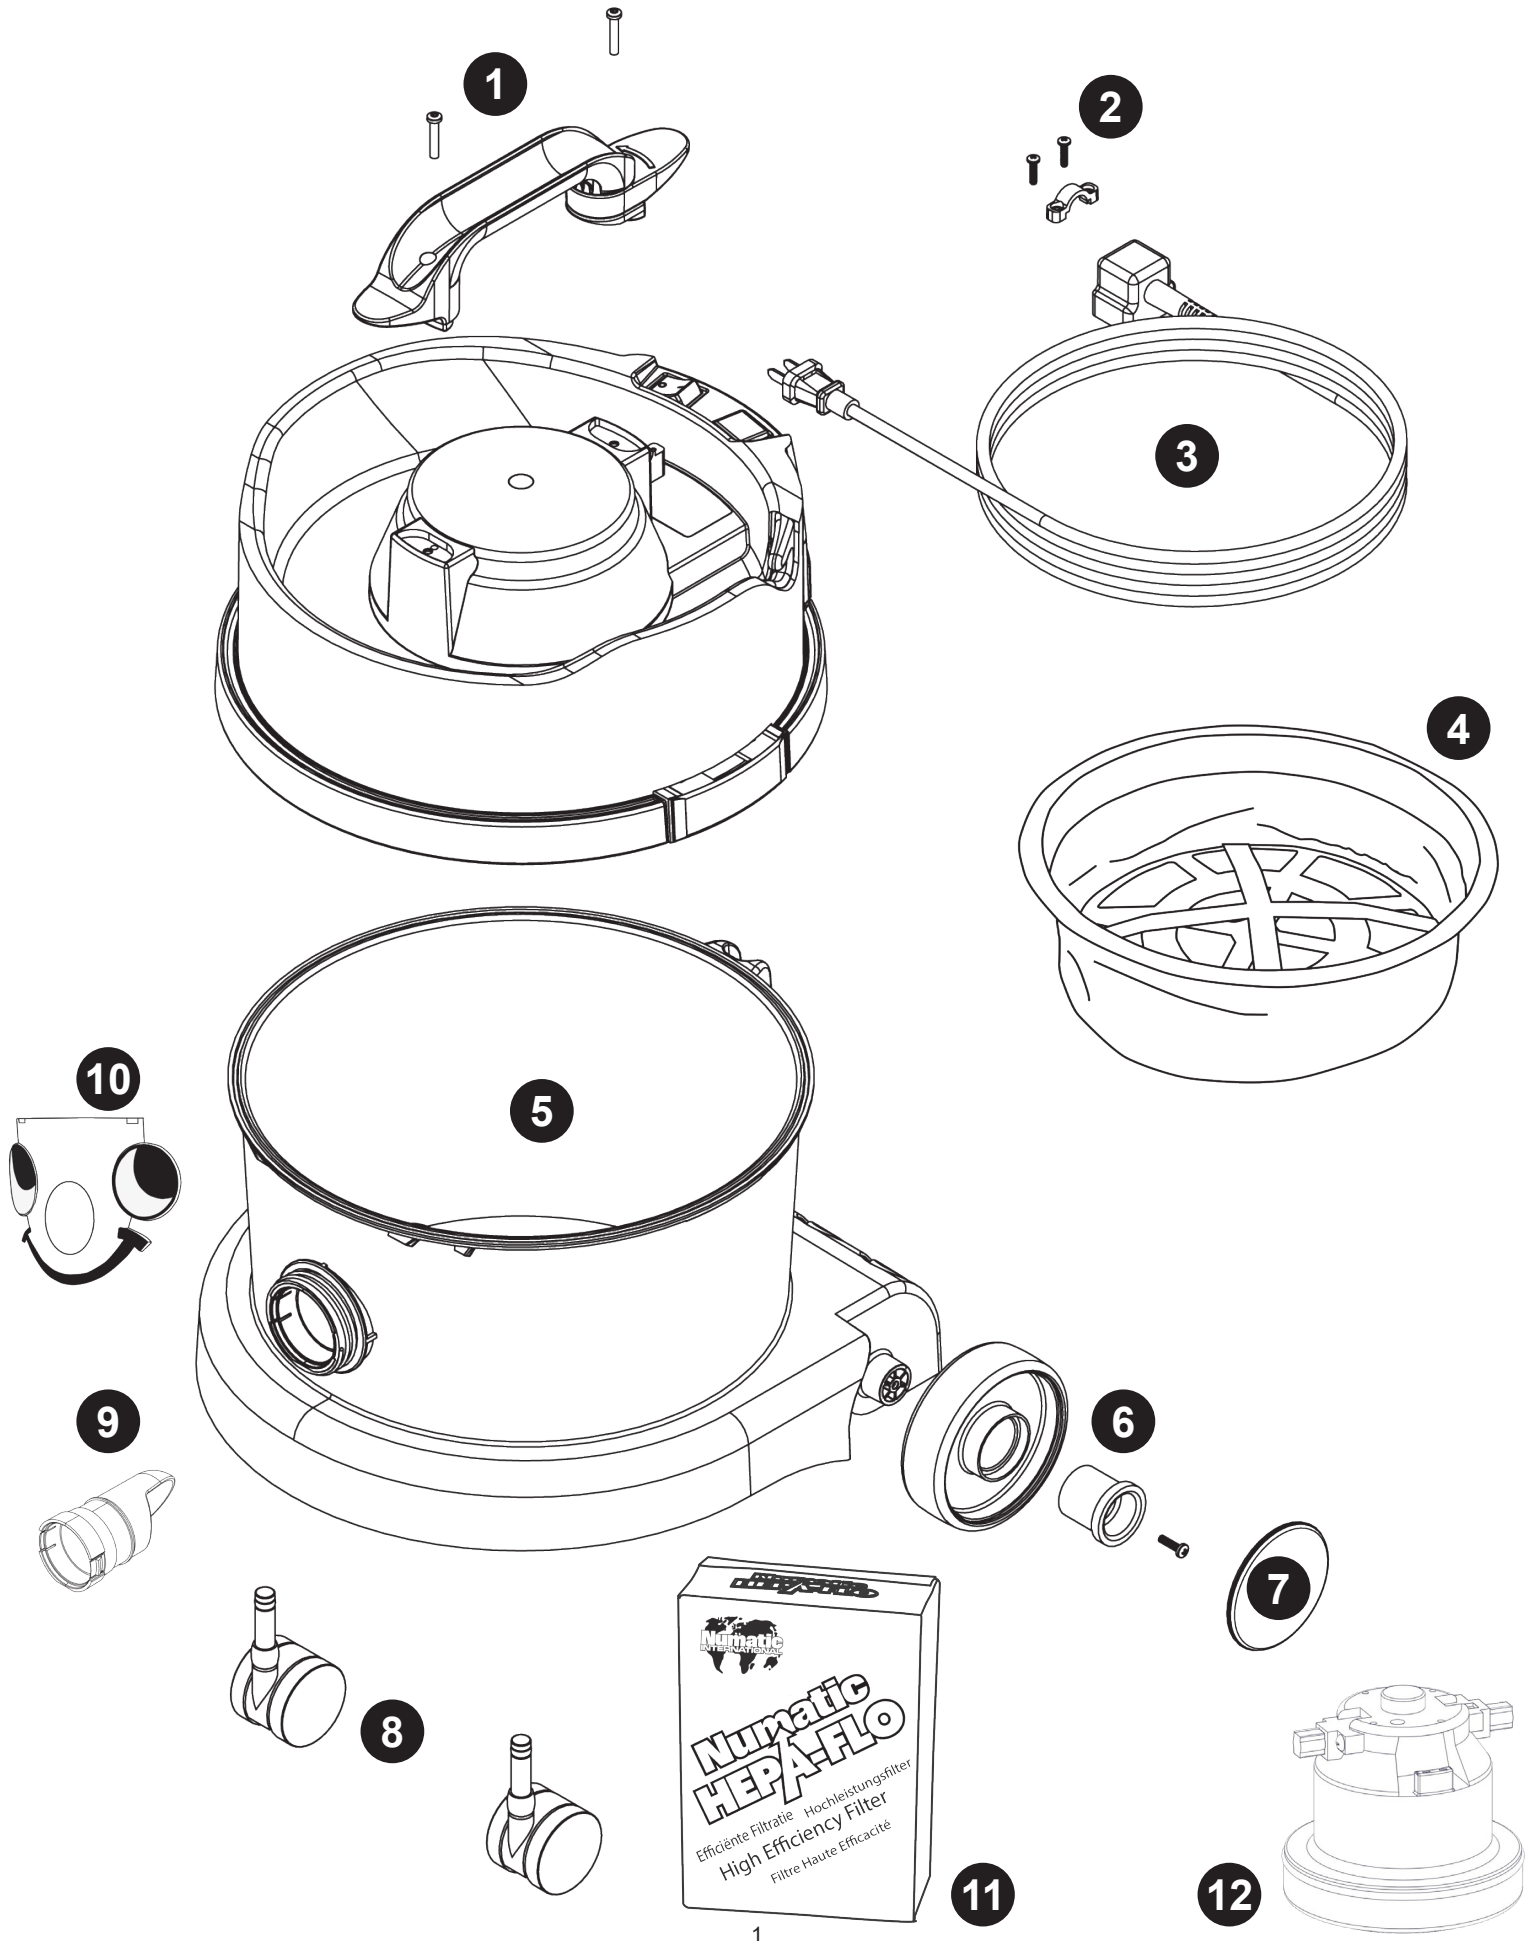

# PSP240 Exploded Spares

CABLE MANAGEMENT & PLUGGED CABLE

Num	Description	Num
1	CABLE MANAGEMENT HANDLE - MAIN BODY	906071
	CABLE MANAGEMENT HANDLE - LOWER HOUSING	906072
	CABLE MANAGEMENT HANDLE - SWIVEL LOCK	906073
	NO8 X 1 INCH PLASTITE T20 PAN SCREW X 2 0FF	913898
2	PLUG LOCATION CLAMP (1)	227564
	NO6.5/8 INCH LG.POZI-PAN.SCREW.Z/PL PLASTITE (1)	219107
3	10.0MT X 1MM X 2CORE CABLE (SOCKET + PLUG) UK	911549
	10.0MT X 1MM X 2CORE CABLE (SOCKET + PLUG) EUROPEAN	236123
	10.0MT X 1MM X 2CORE CABLE (SOCKET + PLUG) SWISS	236017
	10.0MT X 1MM X 2CORE CABLE (SOCKET + PLUG) CSA	236025
	10.0MT X 1MM X 2CORE CABLE (SOCKET + PLUG) SOUTH AFRICA	911753
	10.0MT X 1MM X 2CORE CABLE (SOCKET + PLUG) AUSTRALIA	911804
4	TRITEX FILTER (BOXED)	604165
5	240 DRUM COMPLETE MID BLUE	903958
6	WHEEL HUB FOR 2 SHOT WHEEL	227868
	HENRY WHEEL 2 SHOT MOULDING	227640
	NO8.5/8 INCH LG.POZI-PAN.SCREW.Z/PL.PLASTITE	219105
7	COLOURED WHEEL DISC (MID BLUE)	229777
8	50MM FRONT CASTORS FOR 180 DRUM	204111
9	FRONT FIT BAG CONNECTOR	237119
10	MID BLUE SNAP FIT FACE PRINTED	903941
11	PACK OF 3 NVM-1CH HEPAFLO BAGS	909291
	BOX OF 5 NVM-1CH HEPAFLO BAGS	907076
	BOX OF 10 NVM-1CH HEPAFLO BAGS	907075
12	230V SINGLE STAGE TF MOTOR (DLI 653T)	908947

## 620W (903146 Kit ASO)

Image Reference	Item Description	Part Number	Item Quantity
	280MM COMBINATION TOOL HEAD PLASTIC BASE (PRO-FLO PF280)	911609	1
	FLO MAX CONICAL HOSE 38MM-32MM (BOFLEX) (2.2M)	915909	1
	Handy Kit	909564	1
	32mm Stainless Steel Tube Set	909563	1