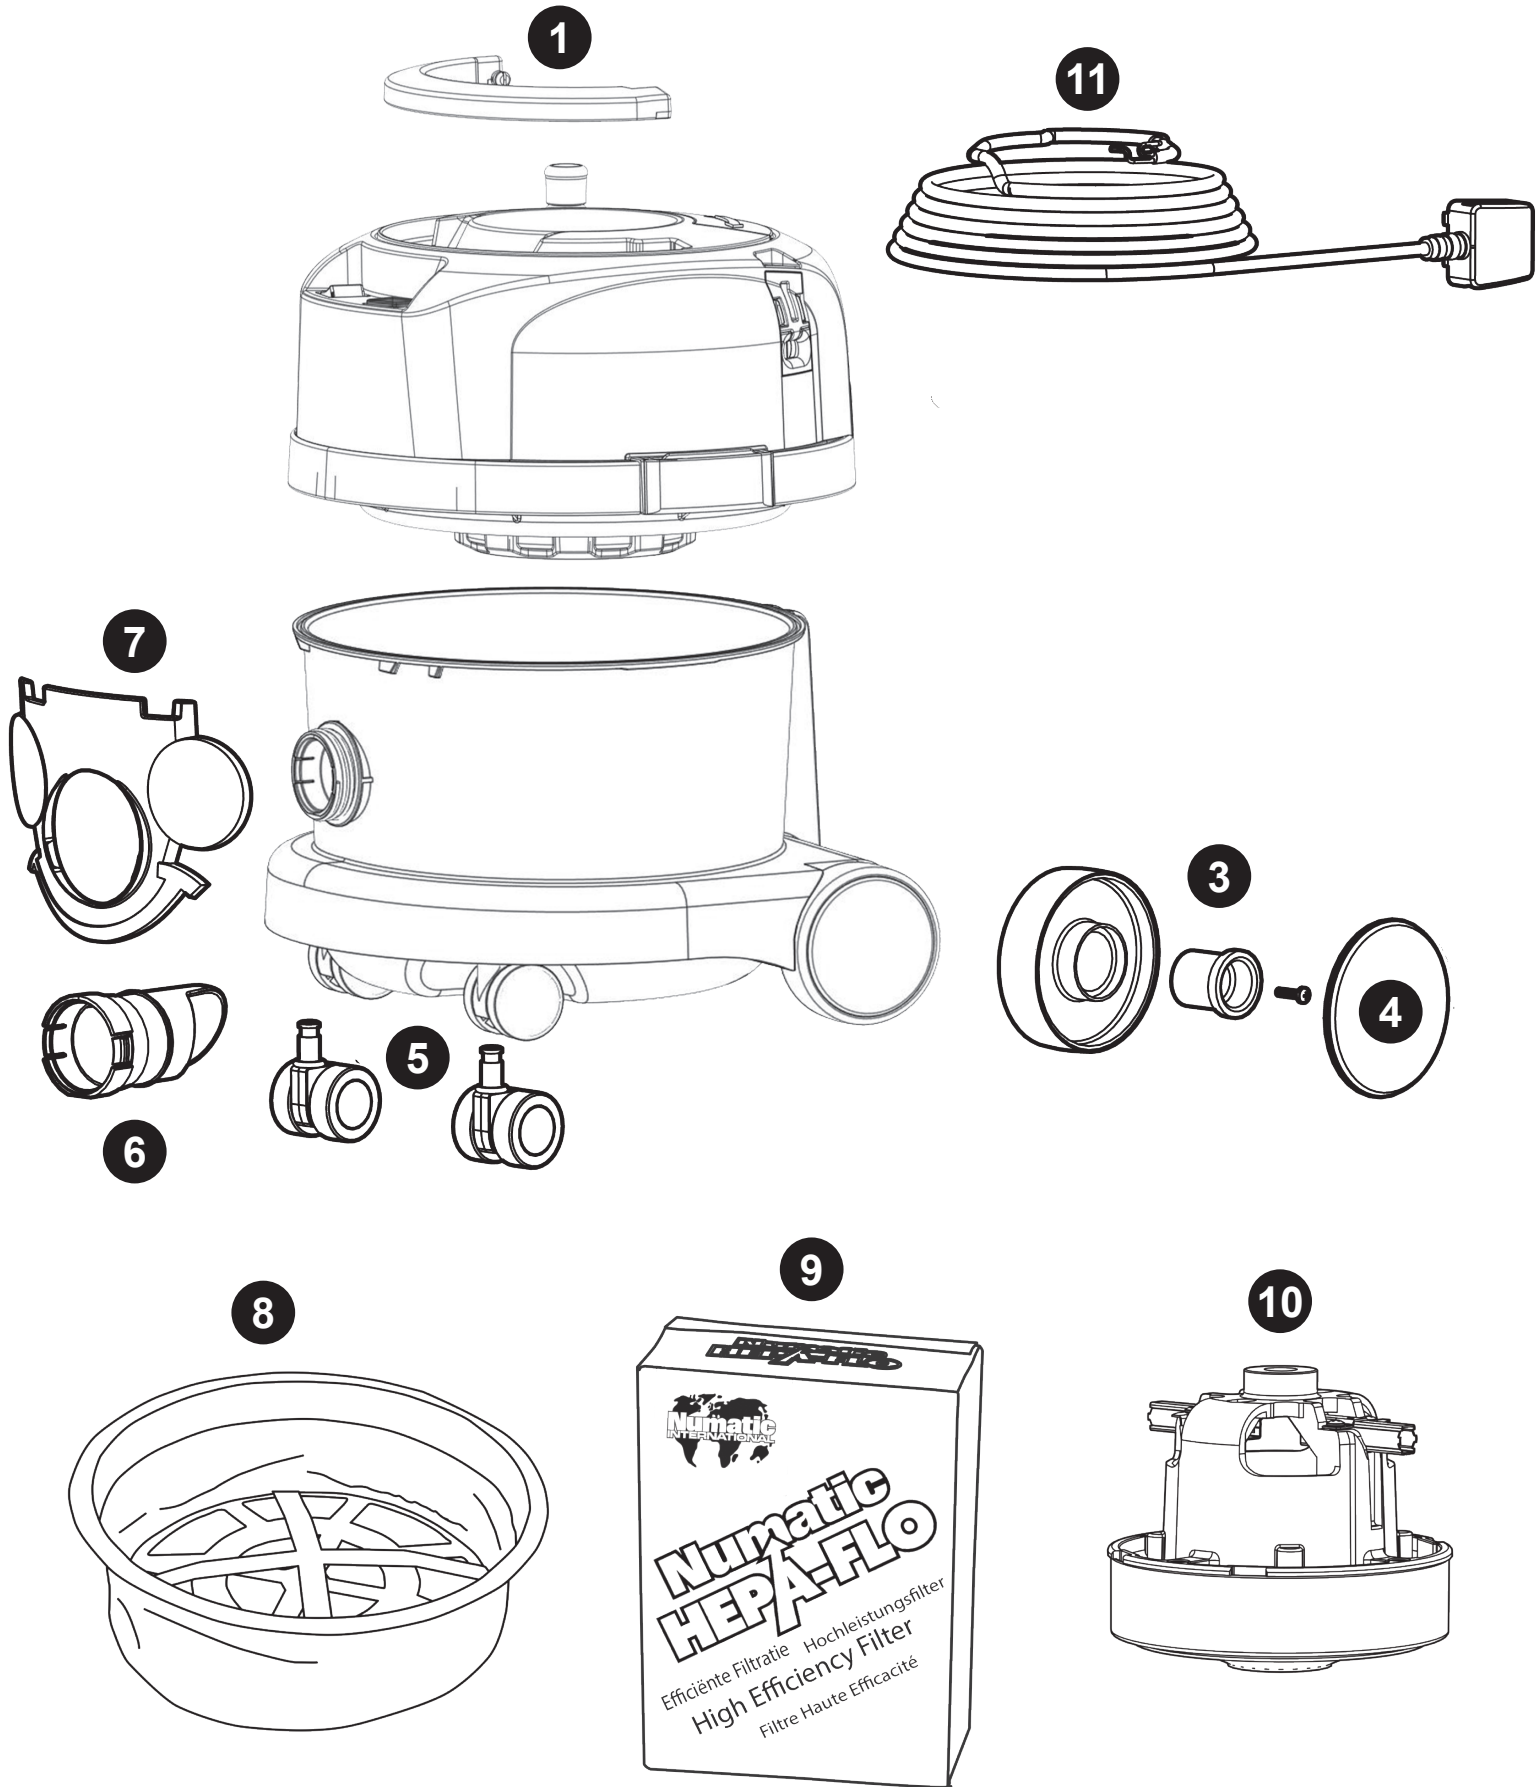

PPR240 Exploded Spares

PROVAC PLUGGED REELER VACUUM RANGE

Num	DESCRIPTION				Num
1	PPR (PLUGGED) HANDLE				237396
2	12 INCH 240 DRUM WITH ACCESSORY WITH STORAGE (RED) + FACE				902718
3	WHEEL HUB FOR 2 SHOT WHEEL				227868
	HENRY WHEEL 2 SHOT MOULDING				227640
	NO8.5/8 INCH LONG POZO-PAN SCREW Z/PL PLASTITE				219105
4	COLOURED WHEEL DISC (RED)				227687
5	50MM TWIN WHEEL CASTOR WITH PU TYRE				204111
6	DRY DIFFUSER NECK				237119
7	RED HENRY SNAP FIT FACE				901606
8	12" TRITEX FILTER (DRY ONLY USE)				909559
9	PACK OF 3 NVM-1CH HEPAFLO BAGS				909291
	BOX OF 5 NVM-1CH HEPAFLO BAGS				907076
	BOX OF 10 NVM-1CH HEPAFLO BAGS				907075
10	230V SINGLE STAGE TF MOTOR (DLI 653T) TCO (6210820147)				908947
11	12.5 METRE X 0.75MM X 2 CORE (UK PLUG).	911501	11	8 METRE X 18AWG X 2 CORE CABLE (CSA PLUG)	911508
	12.5 METRE X 0.75MM X 2 CORE (EUROPEAN PLUG)	911506		12.5 METRE X 0.75MM X 2 CORE (SOUTH AFRICA PLUG)	911504
	12.5 METRE X 0.75MM X 2 CORE (SWISS PLUG)	911505		102.5 METRE X 0.75MM X 2 CORE (AUSTRALIA PLUG)	911498

(903146 Kit ASO) 620W

Image Reference	Item Description	Part Number	Item Quantity
	280MM COMBINATION TOOL HEAD PLASTIC BASE (PRO-FLO PF280)	912358	1
	FLO MAX CONICAL HOSE 38MM-32MM (BOFLEX) (2.2M)	915909	1
	Handy Kit	909564	1
	32mm Stainless Steel Tube Set	909563	1