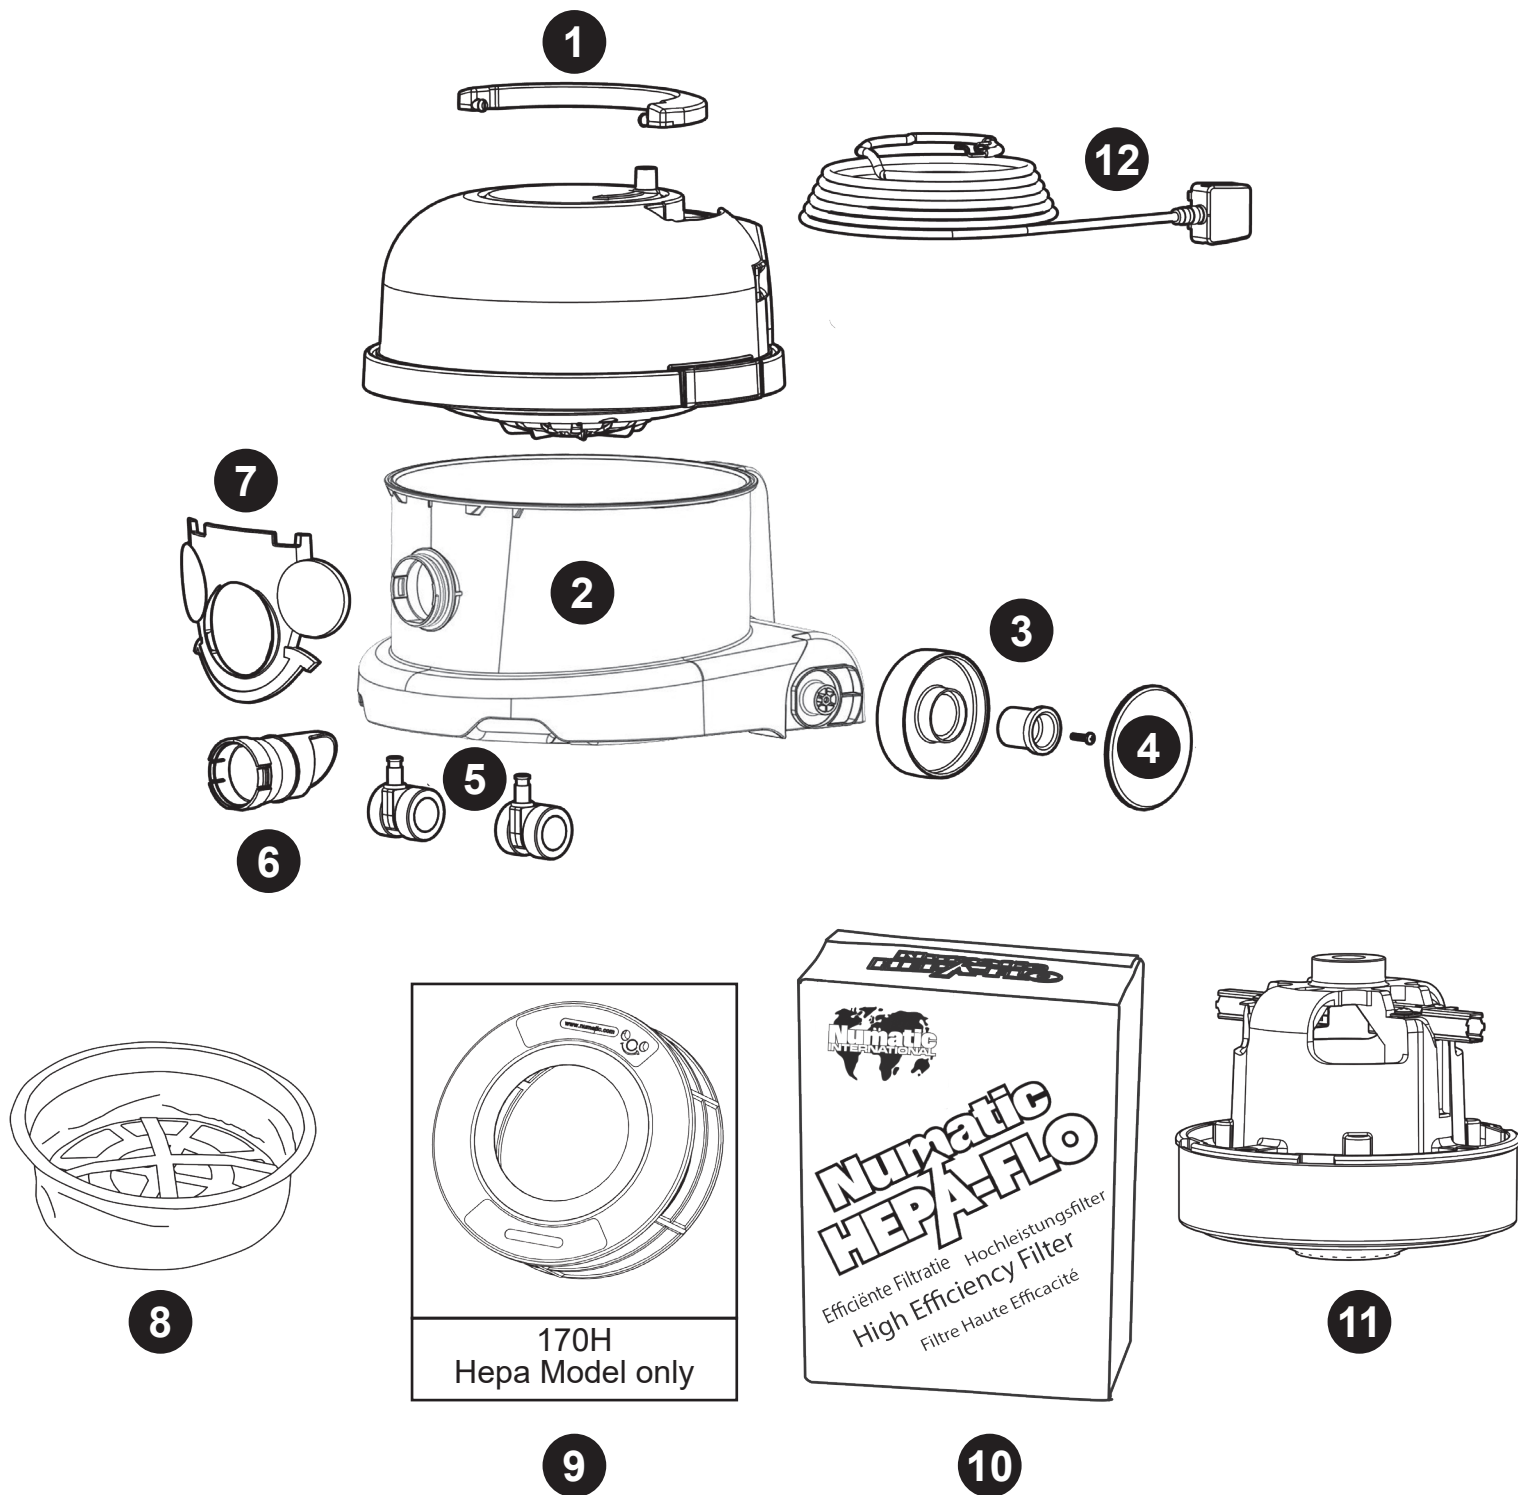

HVR170 HVR170H (HEPA) Exploded Spares

HI-LINE RANGE

Num	Description		Num		
1	Reeler handle		227120		
2	11 Inch 170 drum with accessory with storage (RED) + Henry face		910458		
	NVRH 170 RED DRUM ASSEMBLY NO FACE		911114		
3	Wheel hub for 2 shot wheel		227868		
	Henry wheel 2 shot moulding		227640		
	NO8.5/8 Inch long pozo-pan screw z/pl plastite		219105		
4	Coloured wheel disc (RED)		227687		
5	50mm Twin wheel castor with PU tyre		204111		
6	FRONT FIT BAG CONNECTOR		237119		
7	170 Henry snap face (RED)		909806		
8	11" TriTex filter (Dry only use)		909560		
9	Post Motor Filter H13 (170H only)		907044		
10	Pack of 3 NVM-1CH HepaFlo bags		909291		
	Box of 5 NVM-1CH HepaFlo bags		907076		
	Box of 10 NVM-1CH HepaFlo bags		907075		
11	230V SINGLE STAGE TF MOTOR (DLI 653T) TCO (6210820147)		908947		
	230V SINGLE STAGE THRU FLOW FAN MOTOR (DLI 653T) TCO (620) (SWISS)		205840		
12	10 Metre X 0.75MM X 2 Core (UK plug)	236115	12	8 Metre X 18AWG X 2 Core cable (CSA plug)	904060
	10 Metre X 0.75MM X 2 Core (European plug)	236300		10 Metre X 0.75MM X 2 Core (South Africa plug)	236036
	10 Metre X 0.75MM X 2 Core (Swiss plug)	911772		YELLOW.10000.1.2. SOUTH AFRICA PLUG	911770
				10 Metre X 0.75MM X 2 Core (Australia plug)	236044

(903146 Kit AS0)

Image Reference	Item Description	Part Number	Item Quantity
	FLO MAX CONICAL HOSE 38MM-32MM (BOFLEX) (2.2M)	915909	1
	Stainless Steel Tube set	909563	1
	280MM COMBINATION TOOL HEAD PLASTIC BASE (PRO-FLO PF280) (RD280)	911609	1
	Handy Kit	909564	1