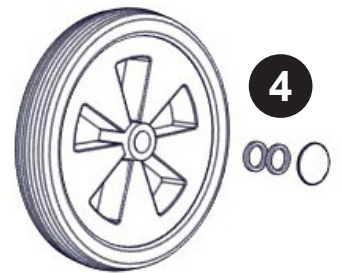

# NTD750 Exploded Spares

NUTEC INDUSTRIAL

<b>Num</b>	<b>Description</b>	<b>Num</b>
1	240V 2 STAGE D.I BYPASS MOTOR ASSY (BL21104)(MARKED 230V) (14 INCH WVD/CTD)	<b>323013</b>
	120V 2 STAGE D.I BYPASS ACUSTEK MOTOR (BL21101)	<b>205409</b>
2	NT750 GREY DRUM ASSEMBLY	<b>500043</b>
3	750/1000 HEAVY DUTY FIXED MILD STEEL CHASSIS ASSEMBLY	<b>501017</b>
4	10 INCH WHEEL(BLACK/GREY) 20MM BORE	<b>204028</b>
	NYLON WASHER 17 W 10570	<b>219505</b>
	STARLOCK PUSH ON FASTENER BV 6678-07S	<b>219504</b>
5	3 INCH STEM FITTING CASTOR	<b>204060</b>
6	DRY HOSE CONNECTOR FLANGE	<b>206024</b>
7	10 x (NVM-4BH) HepaFlo Dust Bags	<b>604019</b>
8	4/750/575 WHITE FILTER + RING (NVM-13B)	<b>207166</b>
	14 INCH RED FILTER ASSEMBLY	<b>502152</b>
9	MAINS CABLE.YELLOW.10000.1m5.2.UK PLUG.10A SOCKET PLUG	<b>911816</b>
	MAINS CABLE.YELLOW.10000.2m5.2.INDUSTRIAL 32A PLUG.STRIPPED	<b>911743</b>

## (607335 Kit BS5)

Image Reference	Item Description	Part Number	Item Quantity
	2.4m NuFlex Threaded hose	602102	1
	38mm Stainless Steel tube Set	602917	1
	ProFlo DRY Floor Tool	602381	1
	152mm Rubber Brush with Stiff Bristles	602162	1