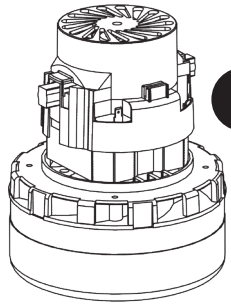

# NTD750 Exploded Spares

NUTEC INDUSTRIAL

<b>Num</b>	<b>Description</b>	<b>Num</b>
1	240V 2 STAGE D.I BYPASS MOTOR ASSY (BL21104)(MARKED 230V) (14 INCH WVD/CTD)	<b>323013</b>
	120V 2 STAGE D.I BYPASS ACUSTEK MOTOR (BL21101)	<b>205409</b>
2	NT750 GREY DRUM ASSEMBLY	<b>500043</b>
3	750/1000 HEAVY DUTY FIXED MILD STEEL CHASSIS ASSEMBLY	<b>501017</b>
4	10 INCH WHEEL(BLACK/GREY) 20MM BORE	<b>204028</b>
	NYLON WASHER 17 W 10570	<b>219505</b>
	STARLOCK PUSH ON FASTENER BV 6678-07S	<b>219504</b>
5	3 INCH STEM FITTING CASTOR	<b>204060</b>
6	DRY HOSE CONNECTOR FLANGE	<b>206024</b>
7	10 x (NVM-4BH) HepaFlo Dust Bags	<b>604019</b>
8	4/750/575 WHITE FILTER + RING (NVM-13B)	<b>207166</b>
	14 INCH RED FILTER ASSEMBLY	<b>502152</b>
9	MAINS CABLE.YELLOW.10000.1m5.2.UK PLUG.10A SOCKET PLUG	<b>911816</b>
	MAINS CABLE.YELLOW.10000.2m5.2.INDUSTRIAL 32A PLUG.STRIPPED	<b>911743</b>

## (607335 Kit BS5)

Image Reference	Item Description	Part Number	Item Quantity
	2.4m NuFlex Threaded hose	602102	1
	38mm Stainless Steel tube Set	602917	1
	ProFlo DRY Floor Tool	602381	1
	152mm Rubber Brush with Stiff Bristles	602162	1