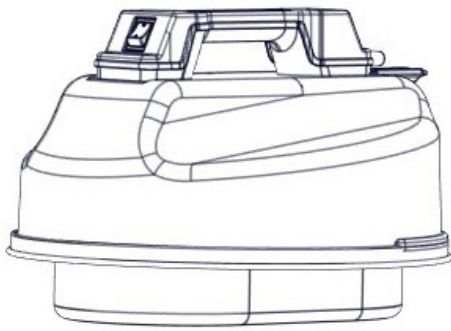

# NTD750 Exploded Spares

NUTEC INDUSTRIAL

<b>Num</b>	<b>Description</b>	<b>Num</b>
1	240V 2 STAGE D.I BYPASS MOTOR ASSY (BL21104)(MARKED 230V) (14 INCH WVD/CTD)	<b>323013</b>
	120V 2 STAGE D.I BYPASS ACUSTEK MOTOR (BL21101)	<b>205409</b>
2	NT750 GREY DRUM ASSEMBLY	<b>500043</b>
3	750/1000 HEAVY DUTY FIXED MILD STEEL CHASSIS ASSEMBLY	<b>501017</b>
4	10 INCH WHEEL(BLACK/GREY) 20MM BORE	<b>204028</b>
	NYLON WASHER 17 W 10570	<b>219505</b>
	STARLOCK PUSH ON FASTENER BV 6678-07S	<b>219504</b>
5	3 INCH STEM FITTING CASTOR	<b>204060</b>
6	DRY HOSE CONNECTOR FLANGE	<b>206024</b>
7	10 x (NVM-4BH) HepaFlo Dust Bags	<b>604019</b>
8	4/750/575 WHITE FILTER + RING (NVM-13B)	<b>207166</b>
	14 INCH RED FILTER ASSEMBLY	<b>502152</b>
9	MAINS CABLE.YELLOW.10000.1m5.2.UK PLUG.10A SOCKET PLUG	<b>911816</b>
	MAINS CABLE.YELLOW.10000.2m5.2.INDUSTRIAL 32A PLUG.STRIPPED	<b>911743</b>