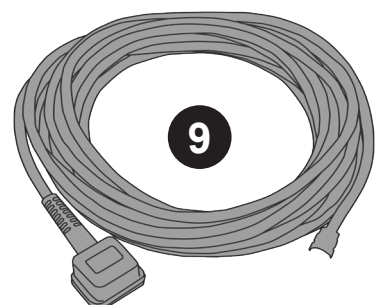

# NTD750 Exploded Spares

NUTEC INDUSTRIAL

<b>Num</b>	<b>Description</b>	<b>Num</b>
1	240V 2 STAGE D.I BYPASS MOTOR ASSY (BL21104)(MARKED 230V) (14 INCH WVD/CTD)	<b>323013</b>
	120V 2 STAGE D.I BYPASS ACUSTEK MOTOR (BL21101)	<b>205409</b>
2	NT750 GREY DRUM ASSEMBLY	<b>500043</b>
3	750/1000 HEAVY DUTY FIXED MILD STEEL CHASSIS ASSEMBLY	<b>501017</b>
4	10 INCH WHEEL(BLACK/GREY) 20MM BORE	<b>204028</b>
	NYLON WASHER 17 W 10570	<b>219505</b>
	STARLOCK PUSH ON FASTENER BV 6678-07S	<b>219504</b>
5	3 INCH STEM FITTING CASTOR	<b>204060</b>
6	DRY HOSE CONNECTOR FLANGE	<b>206024</b>
7	10 x (NVM-4BH) HepaFlo Dust Bags	<b>604019</b>
8	4/750/575 WHITE FILTER + RING (NVM-13B)	<b>207166</b>
	14 INCH RED FILTER ASSEMBLY	<b>502152</b>
9	MAINS CABLE.YELLOW.10000.1m5.2.UK PLUG.10A SOCKET PLUG	<b>911816</b>
	MAINS CABLE.YELLOW.10000.2m5.2.INDUSTRIAL 32A PLUG.STRIPPED	<b>911743</b>

## (607335 Kit BS5)

Image Reference	Item Description	Part Number	Item Quantity
	2.4m NuFlex Threaded hose	602102	1
	38mm Stainless Steel tube Set	602917	1
	ProFlo DRY Floor Tool	602381	1
	152mm Rubber Brush with Stiff Bristles	602162	1