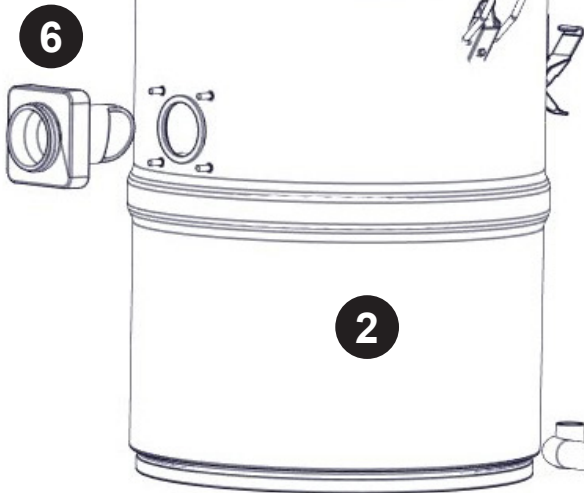

# NTD750 Exploded Spares

NUTEC INDUSTRIAL

<b>Num</b>	<b>Description</b>	<b>Num</b>
1	240V 2 STAGE D.I BYPASS MOTOR ASSY (BL21104)(MARKED 230V) (14 INCH WVD/CTD)	<b>323013</b>
	120V 2 STAGE D.I BYPASS ACUSTEK MOTOR (BL21101)	<b>205409</b>
2	NT750 GREY DRUM ASSEMBLY	<b>500043</b>
3	750/1000 HEAVY DUTY FIXED MILD STEEL CHASSIS ASSEMBLY	<b>501017</b>
4	10 INCH WHEEL(BLACK/GREY) 20MM BORE	<b>204028</b>
	NYLON WASHER 17 W 10570	<b>219505</b>
	STARLOCK PUSH ON FASTENER BV 6678-07S	<b>219504</b>
5	3 INCH STEM FITTING CASTOR	<b>204060</b>
6	DRY HOSE CONNECTOR FLANGE	<b>206024</b>
7	10 x (NVM-4BH) HepaFlo Dust Bags	<b>604019</b>
8	4/750/575 WHITE FILTER + RING (NVM-13B)	<b>207166</b>
	14 INCH RED FILTER ASSEMBLY	<b>502152</b>
9	MAINS CABLE.YELLOW.10000.1m5.2.UK PLUG.10A SOCKET PLUG	<b>911816</b>
	MAINS CABLE.YELLOW.10000.2m5.2.INDUSTRIAL 32A PLUG.STRIPPED	<b>911743</b>