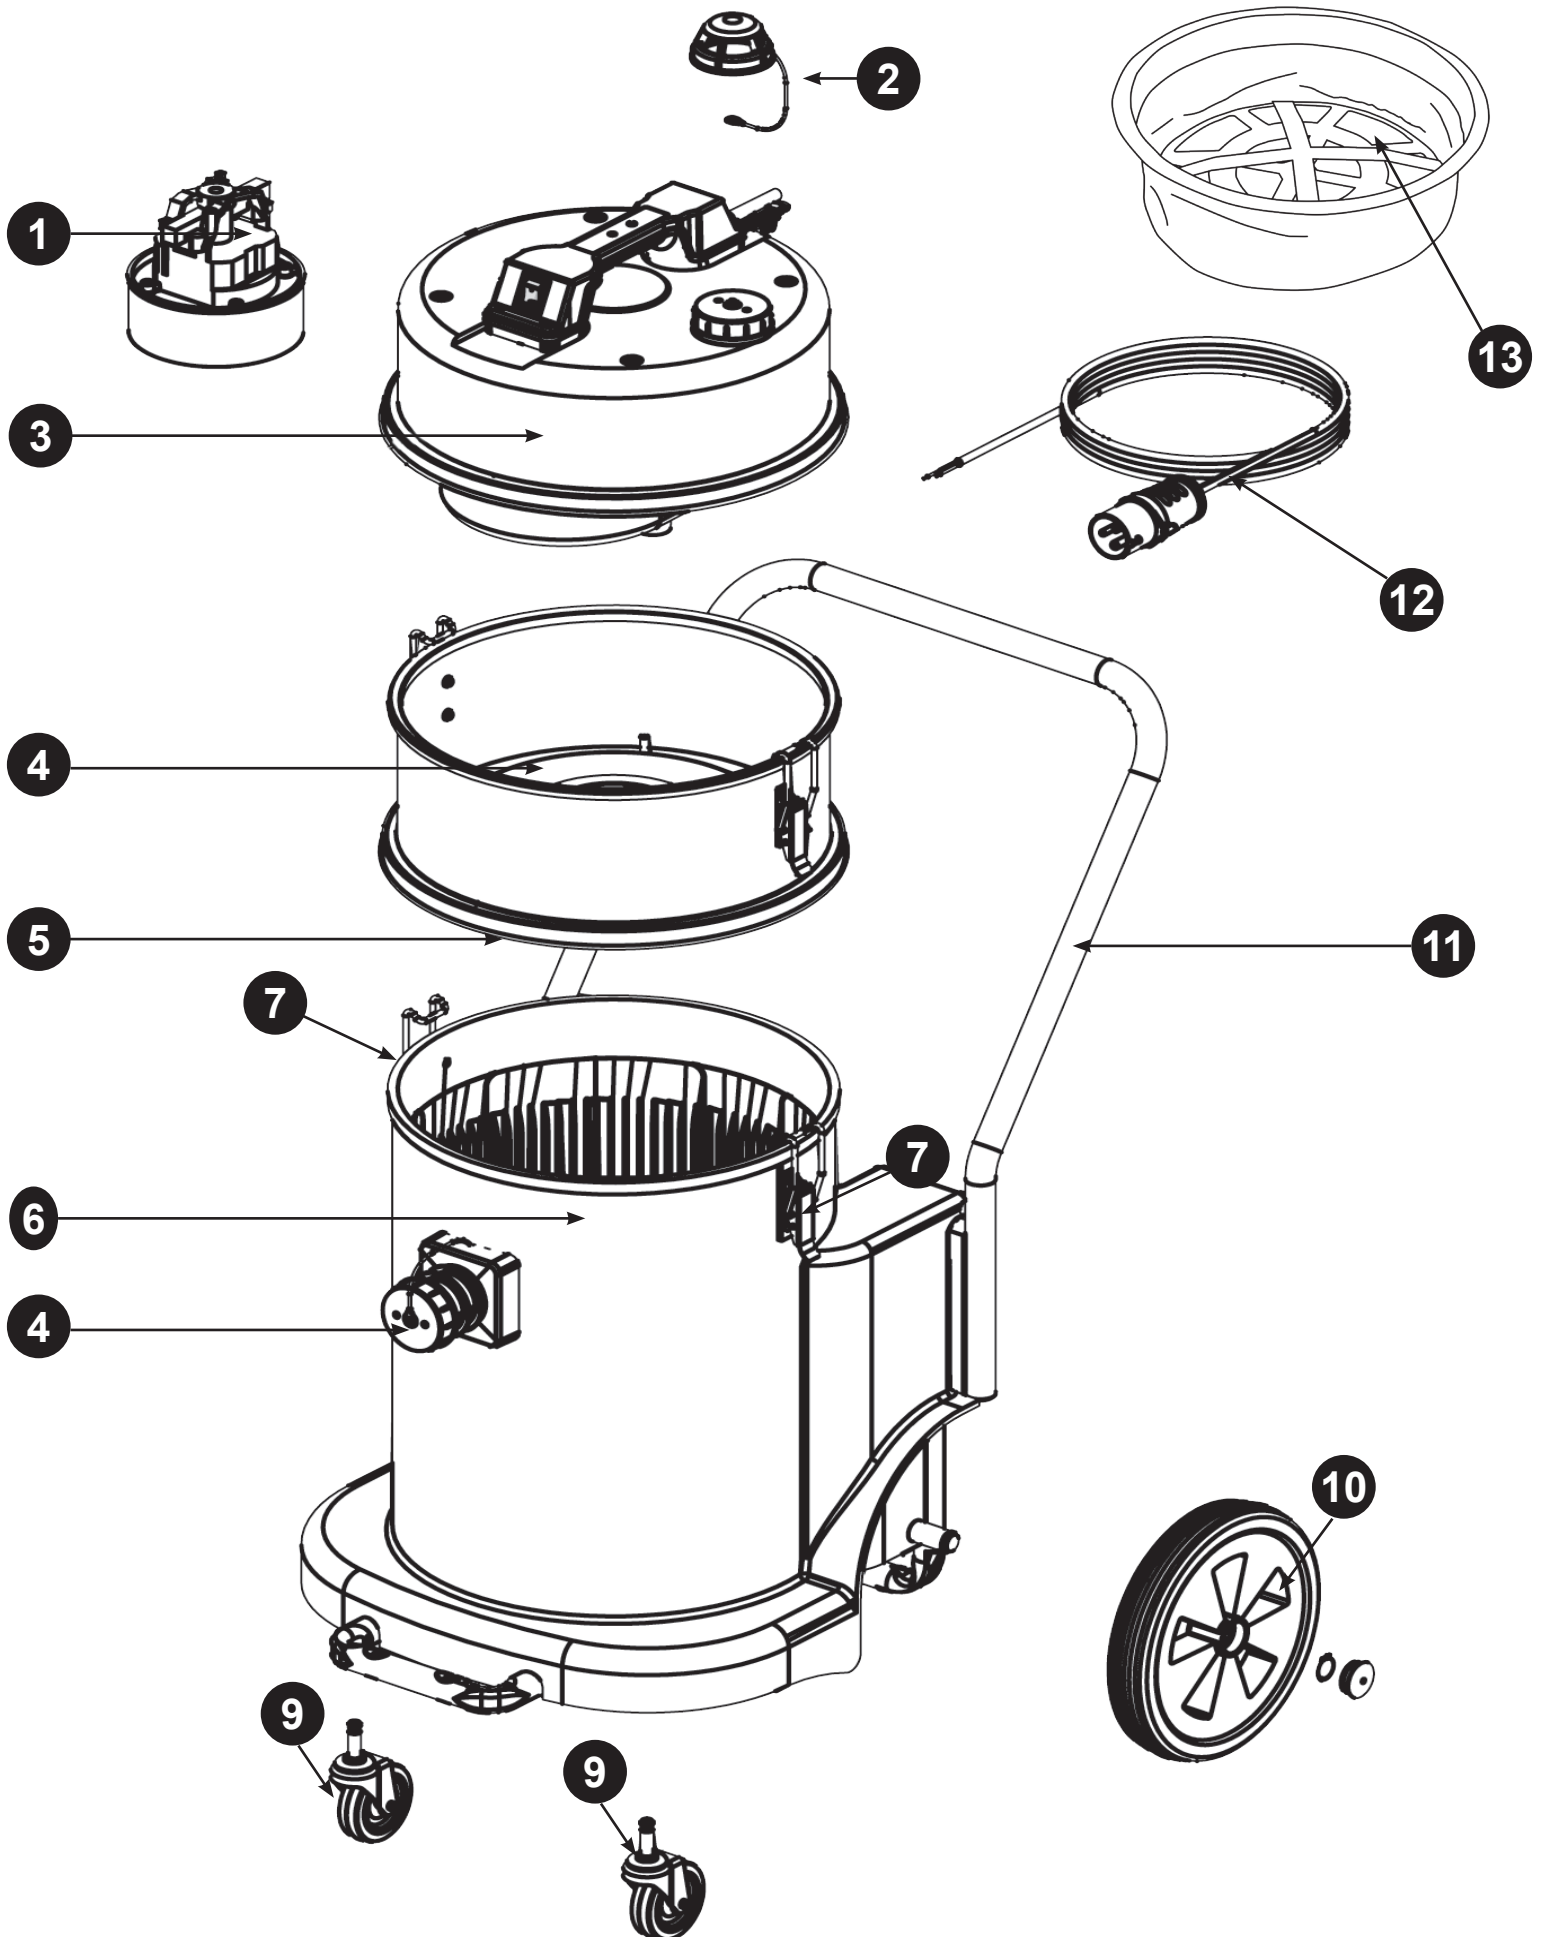

MV900 / MVD900A Exploded Spares

M Class Dust Extraction

1	323070	(MV) 230V 2 STAGE WITH TCO (DL21104T) MOTOR (HZQ 450/750) 3 CORE
	205403 x 2	(MVD) 230V 2 STAGE THRU FLOW TAPER FAN MOTOR
	323072	120V 2 STAGE + TCO (DL21101T) MOTOR ASSY (HZQ 450/750) 3CR (INDUSTRIAL)
	323512 x 2	120V 2 STAGE (DL21101) DUPLEX MOTOR ASSY (HZDQ) 3CR (INDUSTRIAL)
2	604151	AIR DIFFUSER FOR BLOWER TYPES (NVM-51)
	206363	BLANKING CAP
	303037	150MM LONG FIXING WIRE [1]
	583252	MVD 570/900 BLACK METAL HEAD ASSEMBLY (16 AMP SOCKET HANDLE) (DAF) (230V)
4	502056	(MV) SIMPLEX MICRO GREY INTERCEPTOR
	502057	(MVD) DUPLEX MICRO GREY INTERCEPTOR
5	901647	MV H13 FILTER ASSEMBLY
	901652	MVD H13 FILTER ASSEMBLY
6	525042	MV/MVD 900 DRUM ASSEMBLY GREY (C/W FINE DUSTLINER/BAG CONNECTOR)
7	303637	BLACK TOGGLE FASTENER 30-1665 MSBL
8	305038	NDD BAYONET BAG CONNECTOR FRONT
	202027	HOSE FLANGE GASKET
	202102	BAYONET SEAL
	237342	NDD BAYONET BAG CONNECTOR TUBE
9	204060	3 INCH STEM FITTING CASTOR
10	204028	10 INCH WHEEL(BLACK/GREY) 20MM BORE
	206131	PLASTIC CAP BLACK
	219308	CIRCLIP
11	303908	LOWER HANDLE ASSY 900 SERIES (MILD STEEL. PAINTED BLACK)
	329169	900 HANDLE ASSEMBLY (INSERTED WITH END STOPS)
12	911757	(MV) YELLOW.10000.1.3.UK PLUG.10A SOCKET PLUG
	236011	(MVD) 10 METRE X 1.5MM X 3 CORE CABLE SOCKET PLUG
	220911	12.5MT X 3CORE X 2.5MM CABLE PLUS 32AMP INDUSTRIAL PLUG
	236050	10MT X 3 CORE X 1.5MM CABLE PLUS 16AMP INDUSTRIAL PLUG
13	604116	14 INCH WHITE FILTER ASSEMBLY

607335	Kit BS5		
602102	2.4m NuFlex Threaded Hose (38mm)	602381	40mm ProFlo Brush Tool
602919	Stainless Steel Tube Bend	602162	152mm Rubber Brush with Stiff Bristles
602920	Stainless Steel Tube Extension x 2		