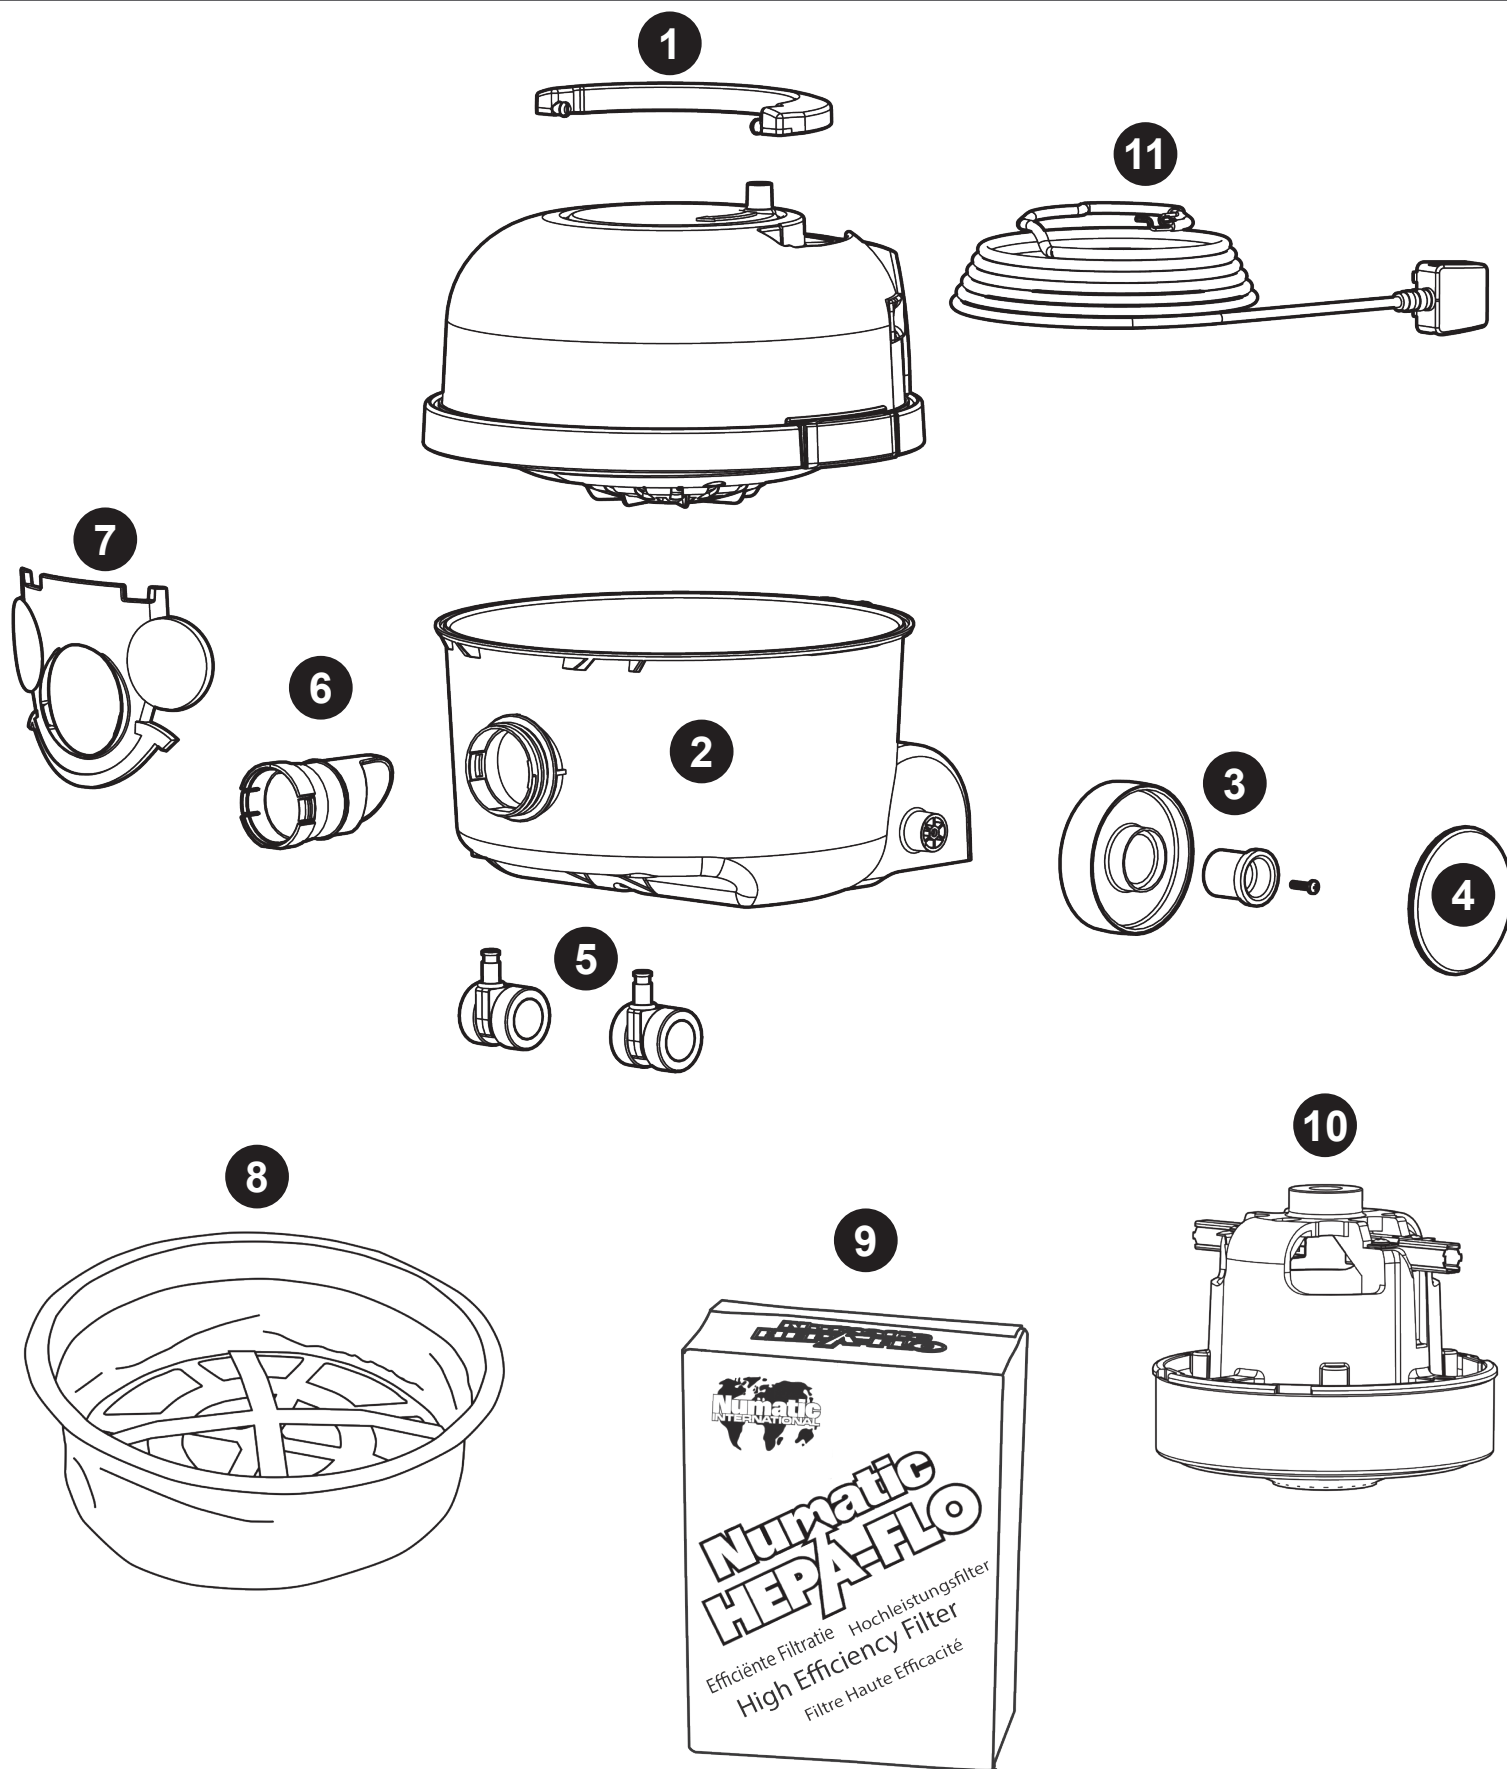

HVX HET 200 (HENRY Xtra HETTY Xtra) Exploded Spares

HI_LINE RANGE

| Num | Description | | Num | | |
|-----|--|--------|--------|--|--------|
| 1 | Reeler handle | | 227120 | | |
| 2 | 12 Inch 200 drum with accessory with storage (RED) + Henry face | | 902717 | | |
| | 12 Inch 200 Drum with accessory with storage (PINK) + Hetty face | | 902734 | | |
| 3 | Wheel hub for 2 shot wheel | | 227868 | | |
| | Henry wheel 2 shot moulding | | 227640 | | |
| | NO8.5/8 Inch long pozo-pan screw z/pl plastite | | 219105 | | |
| 4 | Coloured wheel disc (RED) | | 227687 | | |
| | Coloured wheel disc (PINK) | | 229798 | | |
| 5 | 40mm Twin wheel castor with PU tyre | | 204000 | | |
| 6 | Front Fit Bag Connector | | 237119 | | |
| 7 | 12 Inch Henry snap face (RED) | | 901606 | | |
| | 12 Inch Hetty snap on face (PINK) | | 904615 | | |
| 8 | 12" TriTex filter (Dry only use) | | 909559 | | |
| 9 | Pack of 3 NVM-1CH HepaFlo bags | | 909291 | | |
| | Box of 5 NVM-1CH HepaFlo bags | | 907076 | | |
| | Box of 10 NVM-1CH HepaFlo bags | | 907075 | | |
| 10 | 230V Single stage TF motor (DLI 653T) TCO (6210820147) (UK) | | 908947 | | |
| 11 | 10 Metre X 0.75MM X 2 Core (UK plug) | 236115 | 11 | 8 Metre X 18AWG X 2 Core cable (CSA plug) | 904060 |
| | 10 Metre X 0.75MM X 2 Core (European plug) | 236300 | | 10 Metre X 0.75MM X 2 Core (South Africa plug) | 236036 |
| | 10 Metre X 0.75MM X 2 Core (Swiss plug) | 236047 | | 10 Metre X 0.75MM X 2 Core (Australia plug) | 236044 |