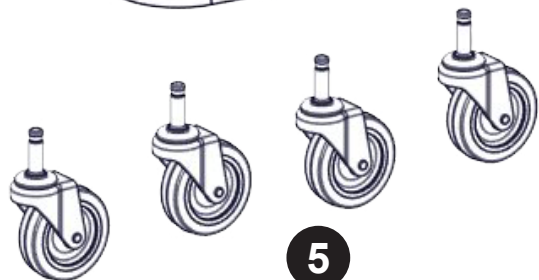

CT570 CTD570 Exploded Spares

Carpet Extraction Vacuum

1

7

8

6

3

4

9

10

5

Num	Description	Num
1	240V 2 STAGE D.I BYPASS MOTOR ASSY (BL21104)(MARKED 230V) (14 INCH WV/CT/NT)	323016
	120V 2 STAGE D.I BYPASS MOTOR ASSY (BL21101)(MARKED 120V) (14 INCH WVD/CTD)	323029
	230V 2 STAGE D.I BYPASS ACUSTEK MOTOR 1200W (BL21104) (CTD)	205411
2	CT570 BLUE DRUM ASSEMBLY WITH FLANGE NECK WITH BAYONET	500709
3	BUCKET HANDLE CRANKED PNT BLACK	418512
	SPACER BUCKET HANDLE WV575/750	208025
4	BLACK TOGGLE FASTENER 30-1665 MSBL	206135
	M5.16MM LG.POZI-PAN.SCREW.Z/PL.SEM	219045
	M5.12MM LG.POZI-PAN.SCREW.Z/PL.C/SUNK	219330
5	3 INCH STEM FITTING CASTOR	204060
6	WET DRY CONNECTOR (LOOSE NECK)	206493
	FLANGE NECK BAYONET	270161
	NO8.5/8 INCH LG.POZI-PAN.SCREW.STAINLESS STEEL.PLASTITE	219370
7	CT575/750 FLOAT ASSY (MANUFACTURING)	502030
8	570/572 FLUID CONTAINER (DRILLED + HANDLE)	325161
9	SOLUTION TUBE AND FILTER ASSY CT/CTD570 (420MM)	303167
10	10 METRE X 1MM X 2 CORE YELLOW CABLE (SOCKET WITH UK PLUG)	911549
	MAINS CABLE.YELLOW.10000.2m5.2.INDUSTRIAL 32A PLUG.STRIPPED	911743
	10.0MT X 1.5MM X 2 CORE CABLE (SOCKET + PLUG) SOUTH AFRICA	236149

CT Accessories
(607144 Kit A41A)

Image Reference	Item Description	Part Number	Item Quantity
	4m CleanTec Extraction Hose	601399	1
	Extraction Bend Tube Lower Extraction Tube Straight Tube	601009 601006 601008	1
	Aluminium Fish Tail Extraction Tool	601423	1
	Upholstery Tool	601225	1
	Trigger + Solution tube	601968	1