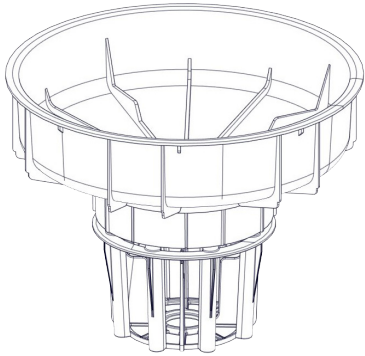

CT570 CTD570 Exploded Spares

Carpet Extraction Vacuum

1

7

8

6

3

4

9

10

5

Num	Description	Num
1	240V 2 STAGE D.I BYPASS MOTOR ASSY (BL21104)(MARKED 230V) (14 INCH WV/CT/NT)	323016
	120V 2 STAGE D.I BYPASS MOTOR ASSY (BL21101)(MARKED 120V) (14 INCH WVD/CTD)	323029
	230V 2 STAGE D.I BYPASS ACUSTEK MOTOR 1200W (BL21104) (CTD)	205411
2	CT570 BLUE DRUM ASSEMBLY WITH FLANGE NECK WITH BAYONET	500709
3	BUCKET HANDLE CRANKED PNT BLACK	418512
	SPACER BUCKET HANDLE WV575/750	208025
4	BLACK TOGGLE FASTENER 30-1665 MSBL	206135
	M5.16MM LG.POZI-PAN.SCREW.Z/PL.SEM	219045
	M5.12MM LG.POZI-PAN.SCREW.Z/PL.C/SUNK	219330
5	3 INCH STEM FITTING CASTOR	204060
6	WET DRY CONNECTOR (LOOSE NECK)	206493
	FLANGE NECK BAYONET	270161
	NO8.5/8 INCH LG.POZI-PAN.SCREW.STAINLESS STEEL.PLASTITE	219370
7	CT575/750 FLOAT ASSY (MANUFACTURING)	502030
8	570/572 FLUID CONTAINER (DRILLED + HANDLE)	325161
9	SOLUTION TUBE AND FILTER ASSY CT/CTD570 (420MM)	303167
10	10 METRE X 1MM X 2 CORE YELLOW CABLE (SOCKET WITH UK PLUG)	911549
	MAINS CABLE.YELLOW.10000.2m5.2.INDUSTRIAL 32A PLUG.STRIPPED	911743
	10.0MT X 1.5MM X 2 CORE CABLE (SOCKET + PLUG) SOUTH AFRICA	236149

CT Accessories
(607144 Kit A41A)

Image Reference	Item Description	Part Number	Item Quantity
	4m CleanTec Extraction Hose	601399	1
	Extraction Bend Tube Lower Extraction Tube Straight Tube	601009 601006 601008	1
	Aluminium Fish Tail Extraction Tool	601423	1
	Upholstery Tool	601225	1
	Trigger + Solution tube	601968	1