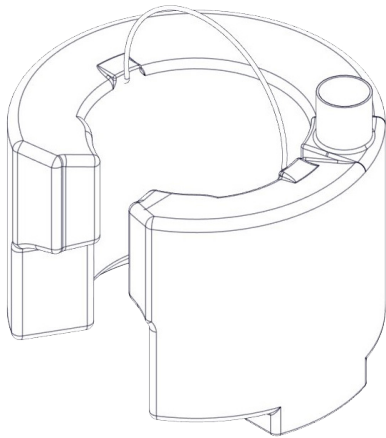

CT570 CTD570 Exploded Spares

Carpet Extraction Vacuum

1

7

8

6

3

4

CT Accessories
(607144 Kit A41A)

Image Reference	Item Description	Part Number	Item Quantity
	4m CleanTec Extraction Hose	601399	1
	Extraction Bend Tube Lower Extraction Tube Straight Tube	601009 601006 601008	1
	Aluminium Fish Tail Extraction Tool	601423	1
	Upholstery Tool	601225	1
	Trigger + Solution tube	601968	1