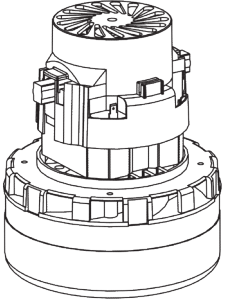

CT570 CTD570 Exploded Spares

Carpet Extraction Vacuum

1

7

8

6

3

4

9

10

5

Num	Description	Num
1	240V 2 STAGE D.I BYPASS MOTOR ASSY (BL21104)(MARKED 230V) (14 INCH WV/CT/NT)	323016
	120V 2 STAGE D.I BYPASS MOTOR ASSY (BL21101)(MARKED 120V) (14 INCH WVD/CTD)	323029
	230V 2 STAGE D.I BYPASS ACUSTEK MOTOR 1200W (BL21104) (CTD)	205411
2	CT570 BLUE DRUM ASSEMBLY WITH FLANGE NECK WITH BAYONET	500709
3	BUCKET HANDLE CRANKED PNT BLACK	418512
	SPACER BUCKET HANDLE WV575/750	208025
4	BLACK TOGGLE FASTENER 30-1665 MSBL	206135
	M5.16MM LG.POZI-PAN.SCREW.Z/PL.SEM	219045
	M5.12MM LG.POZI-PAN.SCREW.Z/PL.C/SUNK	219330
5	3 INCH STEM FITTING CASTOR	204060
6	WET DRY CONNECTOR (LOOSE NECK)	206493
	FLANGE NECK BAYONET	270161
	NO8.5/8 INCH LG.POZI-PAN.SCREW.STAINLESS STEEL.PLASTITE	219370
7	CT575/750 FLOAT ASSY (MANUFACTURING)	502030
8	570/572 FLUID CONTAINER (DRILLED + HANDLE)	325161
9	SOLUTION TUBE AND FILTER ASSY CT/CTD570 (420MM)	303167
10	10 METRE X 1MM X 2 CORE YELLOW CABLE (SOCKET WITH UK PLUG)	911549
	MAINS CABLE.YELLOW.10000.2m5.2.INDUSTRIAL 32A PLUG.STRIPPED	911743
	10.0MT X 1.5MM X 2 CORE CABLE (SOCKET + PLUG) SOUTH AFRICA	236149

CT Accessories
(607144 Kit A41A)

Image Reference	Item Description	Part Number	Item Quantity
	4m CleanTec Extraction Hose	601399	1
	Extraction Bend Tube Lower Extraction Tube Straight Tube	601009 601006 601008	1
	Aluminium Fish Tail Extraction Tool	601423	1
	Upholstery Tool	601225	1
	Trigger + Solution tube	601968	1